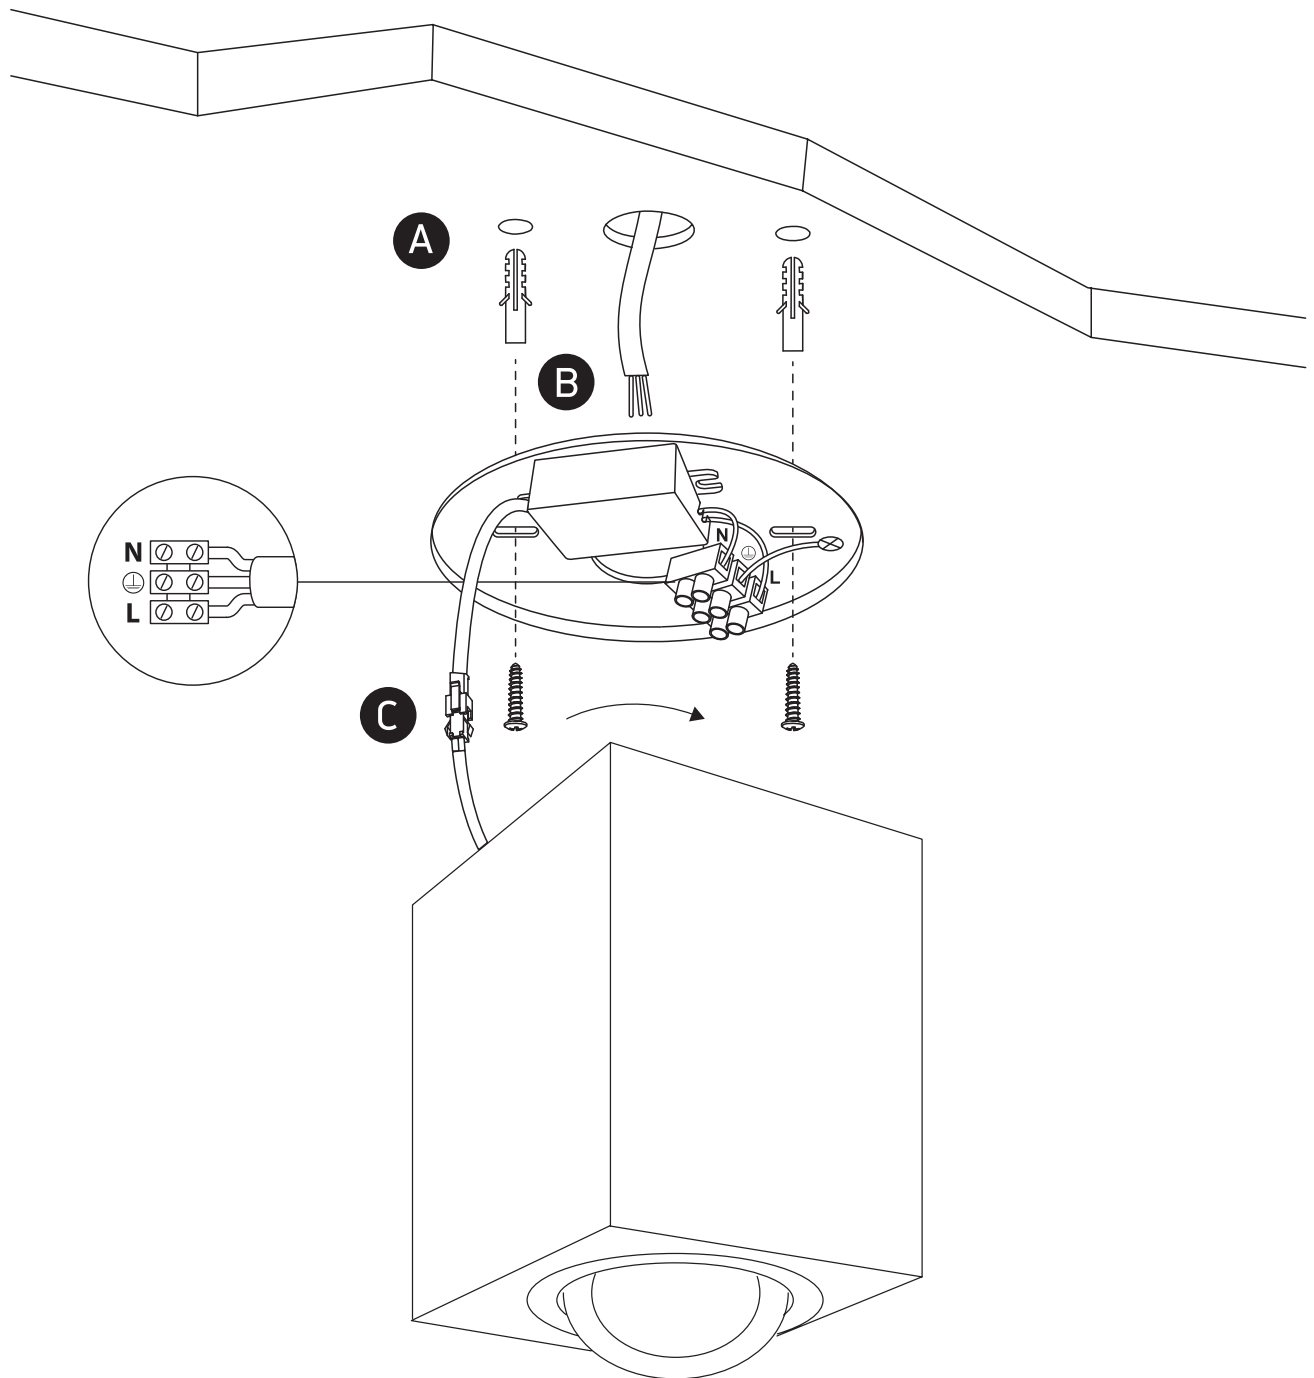

# INSTALLATION MANUAL

12106CA

**ecolight**

| 90x90mm |

230V | 6W | IP20 | Aluminium | Adjustable

Complete with driver.

**80**  
CRI

**one**  
LIGHT

## Warnings:

1. Make sure that the product is installed properly before connecting to electricity.
2. Do not cover the fitting.
3. Maintenance and installation should only be carried out by a professional electrician.