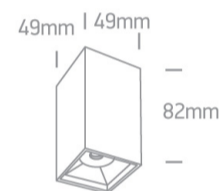

13 Wall & Ceiling LED>Mirror Square Boxes

12106B/W/W

6W COB LED surface Spot with dark chrome reflector.

Supplied with non-dimmable LED driver.

Complies with standard EN60598-1 and any other specific standards.

Downloads

Dimensions

Physical Specification

Item Group	13 Wall & Ceiling LED
Family	Mirror Square Boxes
Order Code	12106B/W/W
Colour	White
Material	Aluminium
Shape	Rectangular
Length	49mm
Width	49mm
Height	82mm
Surface Ceiling	Yes
Indoor	Yes
Adjustable	No

Illumination Data

Colour Temperature	3000K
Lumen Output	480lm
Light Efficiency	80lm/W
CRI	90
Beam Angle	38°
Illumination Diagram	

Packing Info

Box Weight	0.308kg
Pcs/Carton	60
Barcode	5291889064077
HS Code	9405409900