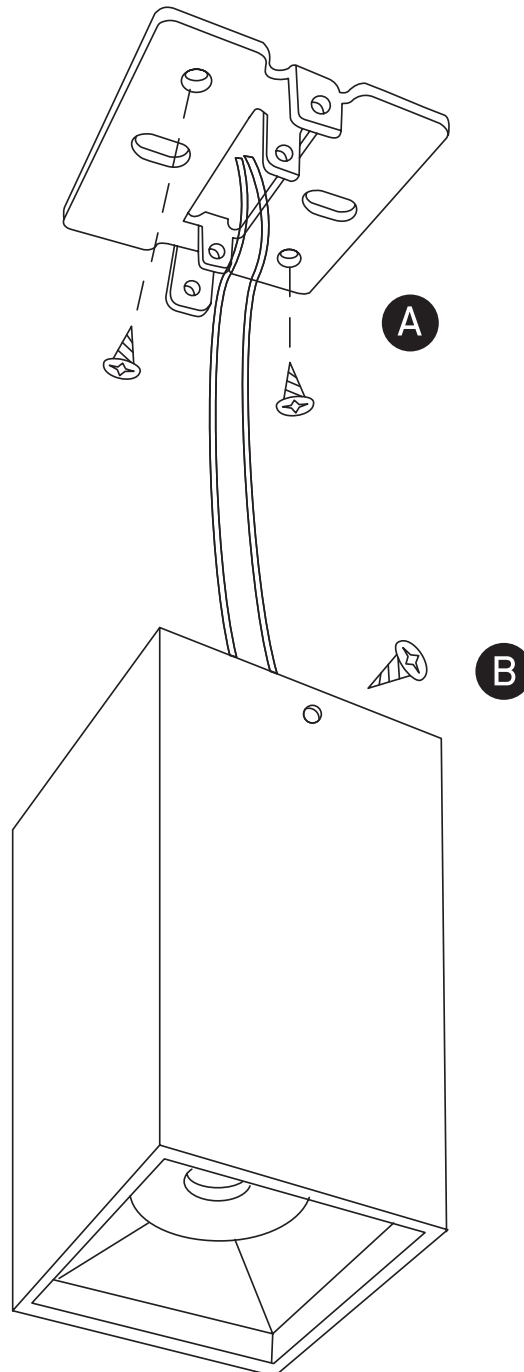

# INSTALLATION MANUAL

12106B

ecolight

230V | COB LED | 6W | IP20 | Aluminium

Complete with 120mA driver.

90  
CRI

one  
LIGHT