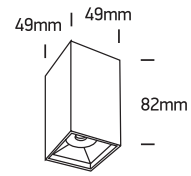

# INSTALLATION MANUAL

12106B

ecolight

230V | COB LED | 6W | IP20 | Aluminium

Complete with 120mA driver.

90  
CRI

one  
LIGHT