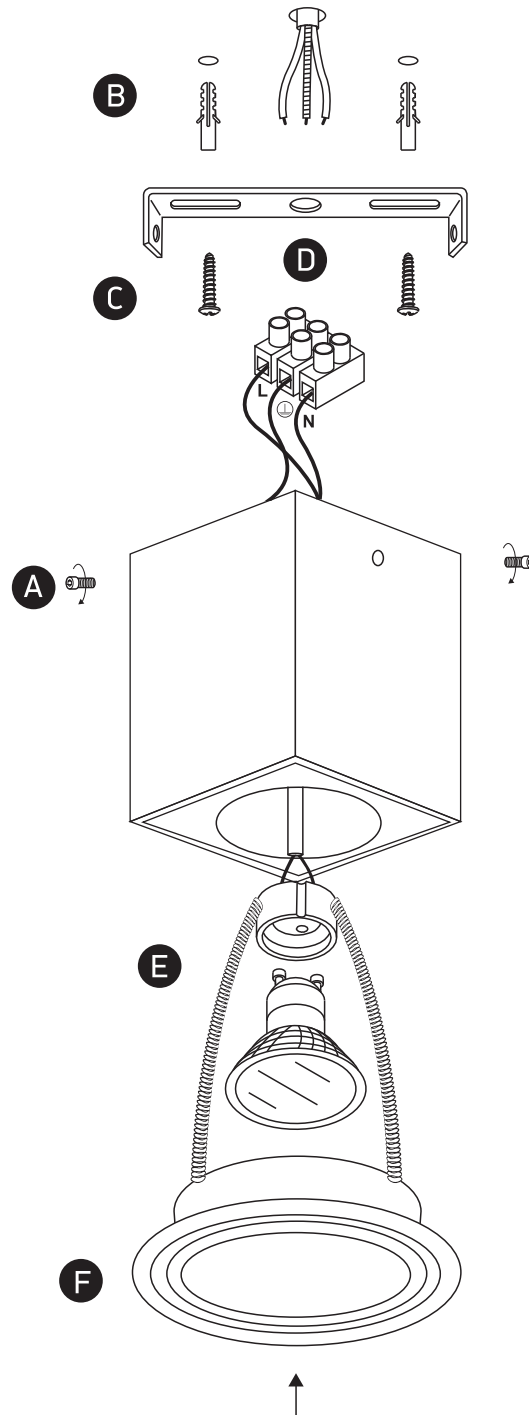

INSTALLATION MANUAL

12105YA

100-240V | MR16 | GU10 | 10W | IP20 | Aluminium | Adjustable

Warnings:

1. Make sure that the product is installed properly before connecting to electricity.
2. Do not cover the fitting.
3. Maintenance and installation should only be carried out by a professional electrician.