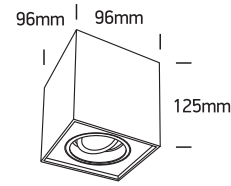

INSTALLATION MANUAL

12105YA

100-240V | MR16 | GU10 | 10W | IP20 | Aluminium | Adjustable

Warnings:

1. Make sure that the product is installed properly before connecting to electricity.
2. Do not cover the fitting.
3. Maintenance and installation should only be carried out by a professional electrician.