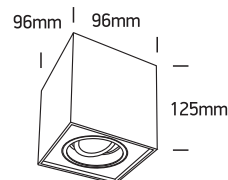

INSTALLATION MANUAL

12105YA

100-240V | MR16 | GU10 | 10W | IP20 | Aluminium | Adjustable

Warnings:

1. Make sure that the product is installed properly before connecting to electricity.
2. Do not cover the fitting.
3. Maintenance and installation should only be carried out by a professional electrician.