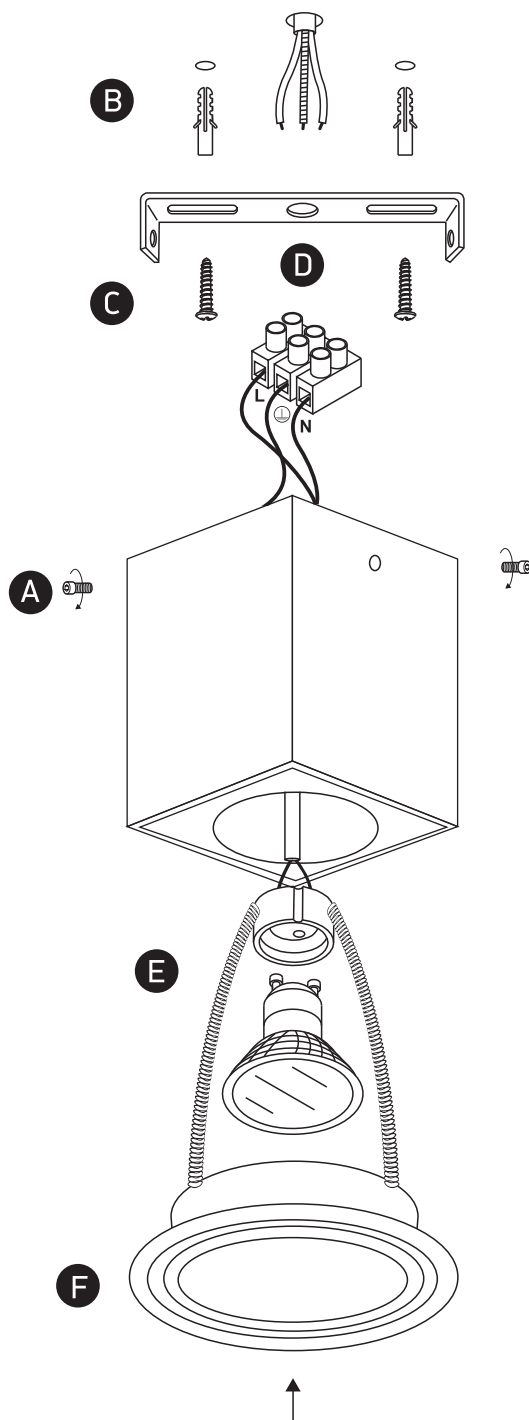

INSTALLATION MANUAL

12105YA

100-240V | MR16 | GU10 | 10W | IP20 | Aluminium | Adjustable

Warnings:

1. Make sure that the product is installed properly before connecting to electricity.
2. Do not cover the fitting.
3. Maintenance and installation should only be carried out by a professional electrician.