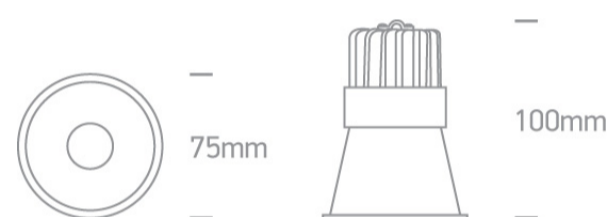

Dimensions