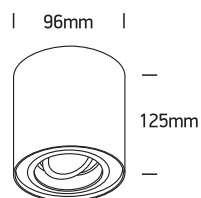

INSTALLATION MANUAL

12105Y

100-240V | MR16 | GU10 | 10W | IP20 | Aluminium | Adjustable

Warnings:

1. Make sure that the product is installed properly before connecting to electricity.
2. Do not cover the fitting.
3. Maintenance and installation should only be carried out by a professional electrician.