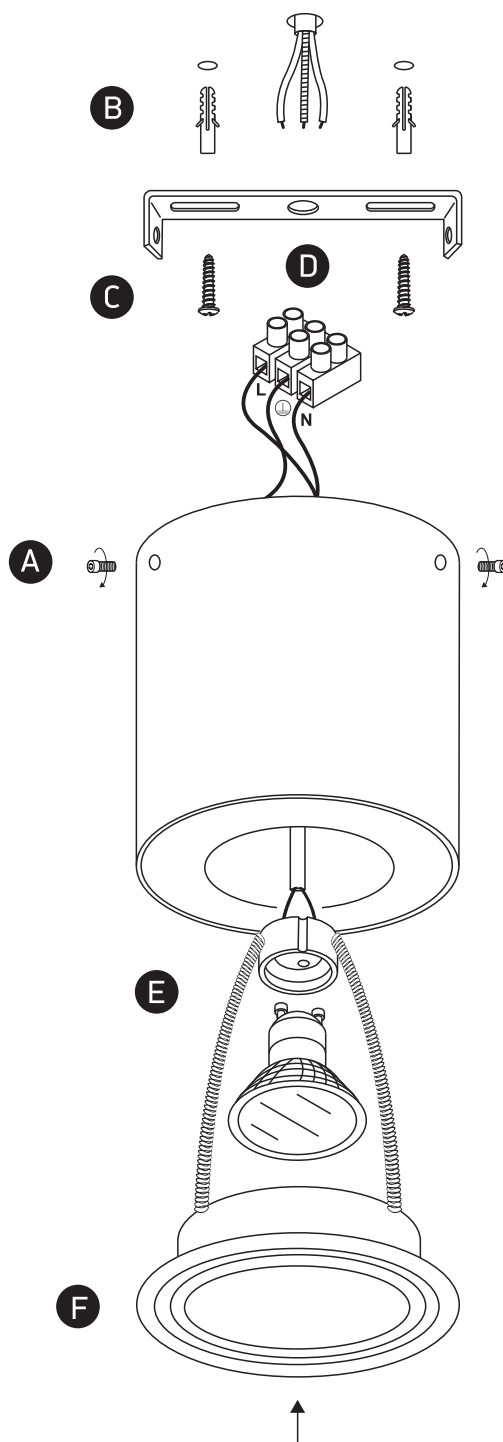

INSTALLATION MANUAL

12105Y

100-240V | MR16 | GU10 | 10W | IP20 | Aluminium | Adjustable

Warnings:

1. Make sure that the product is installed properly before connecting to electricity.
2. Do not cover the fitting.
3. Maintenance and installation should only be carried out by a professional electrician.