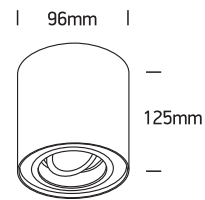

INSTALLATION MANUAL

12105Y

100-240V | MR16 | GU10 | 10W | IP20 | Aluminium | Adjustable

Warnings:

1. Make sure that the product is installed properly before connecting to electricity.
2. Do not cover the fitting.
3. Maintenance and installation should only be carried out by a professional electrician.