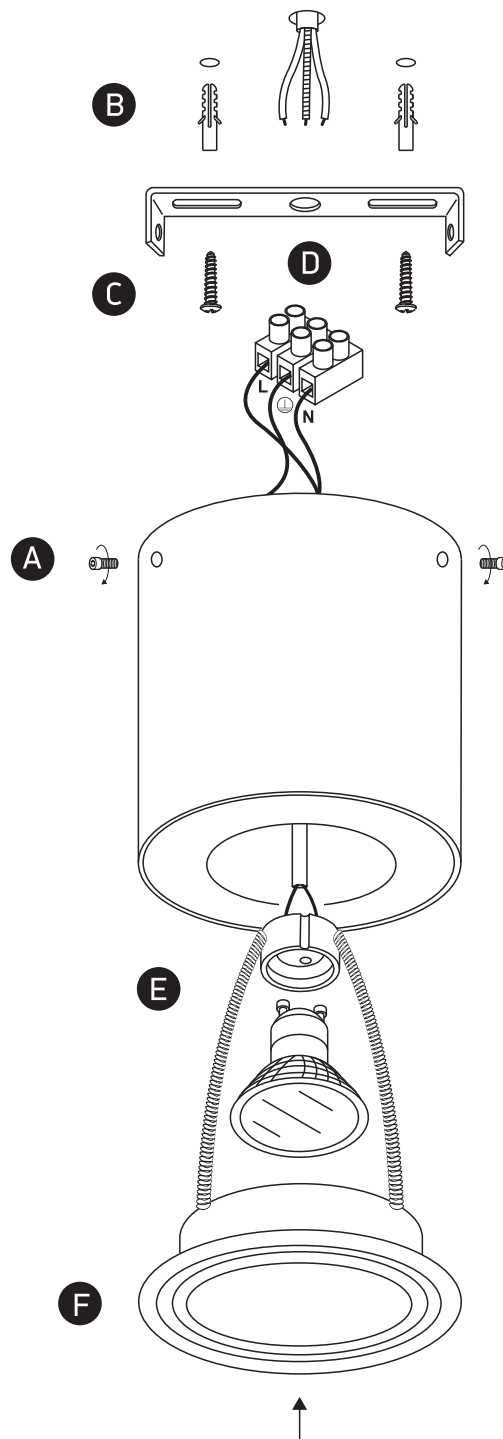

INSTALLATION MANUAL

12105Y

100-240V | MR16 | GU10 | 10W | IP20 | Aluminium | Adjustable

Warnings:

1. Make sure that the product is installed properly before connecting to electricity.
2. Do not cover the fitting.
3. Maintenance and installation should only be carried out by a professional electrician.