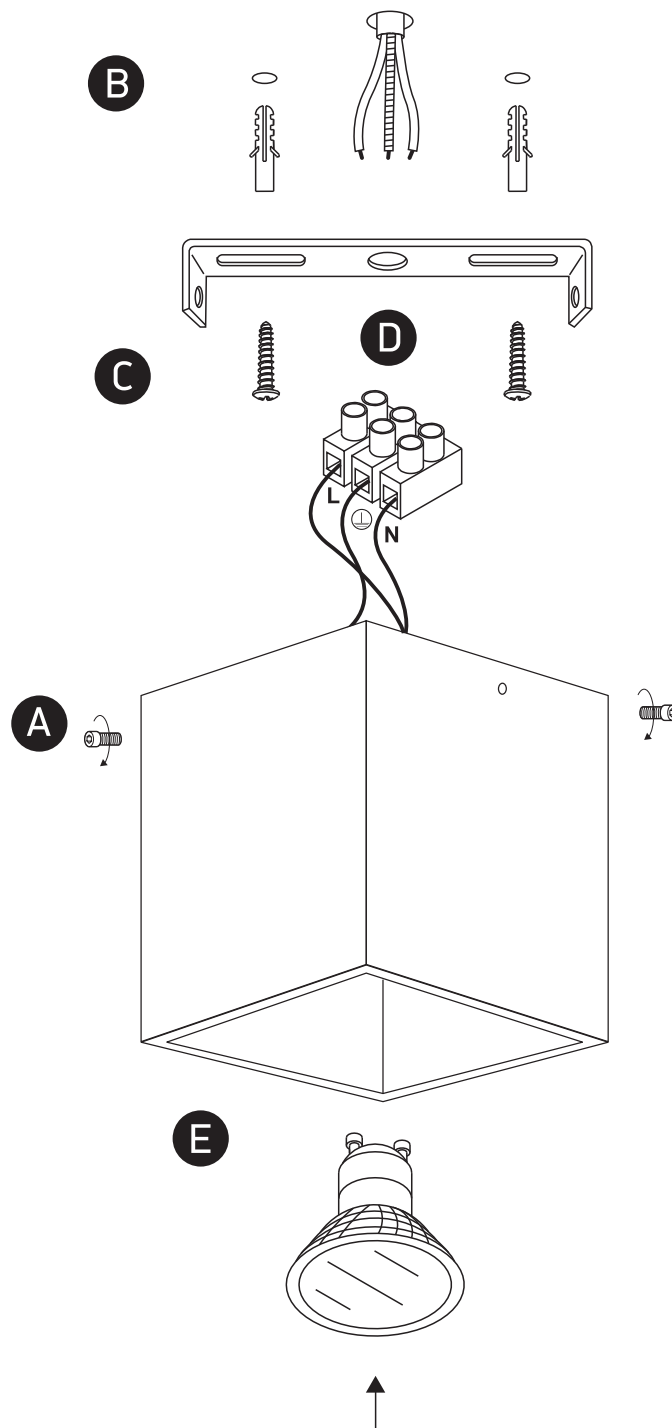

INSTALLATION MANUAL

12105TA

100-240V | MR16 | GU10 | 10W | IP20 | Aluminium

Warnings:

1. Make sure that the product is installed properly before connecting to electricity.
2. Do not cover the fitting.
3. Maintenance and installation should only be carried out by a professional electrician.