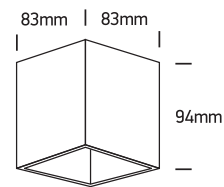

INSTALLATION MANUAL

12105TA

100-240V | MR16 | GU10 | 10W | IP20 | Aluminium

Warnings:

1. Make sure that the product is installed properly before connecting to electricity.
2. Do not cover the fitting.
3. Maintenance and installation should only be carried out by a professional electrician.