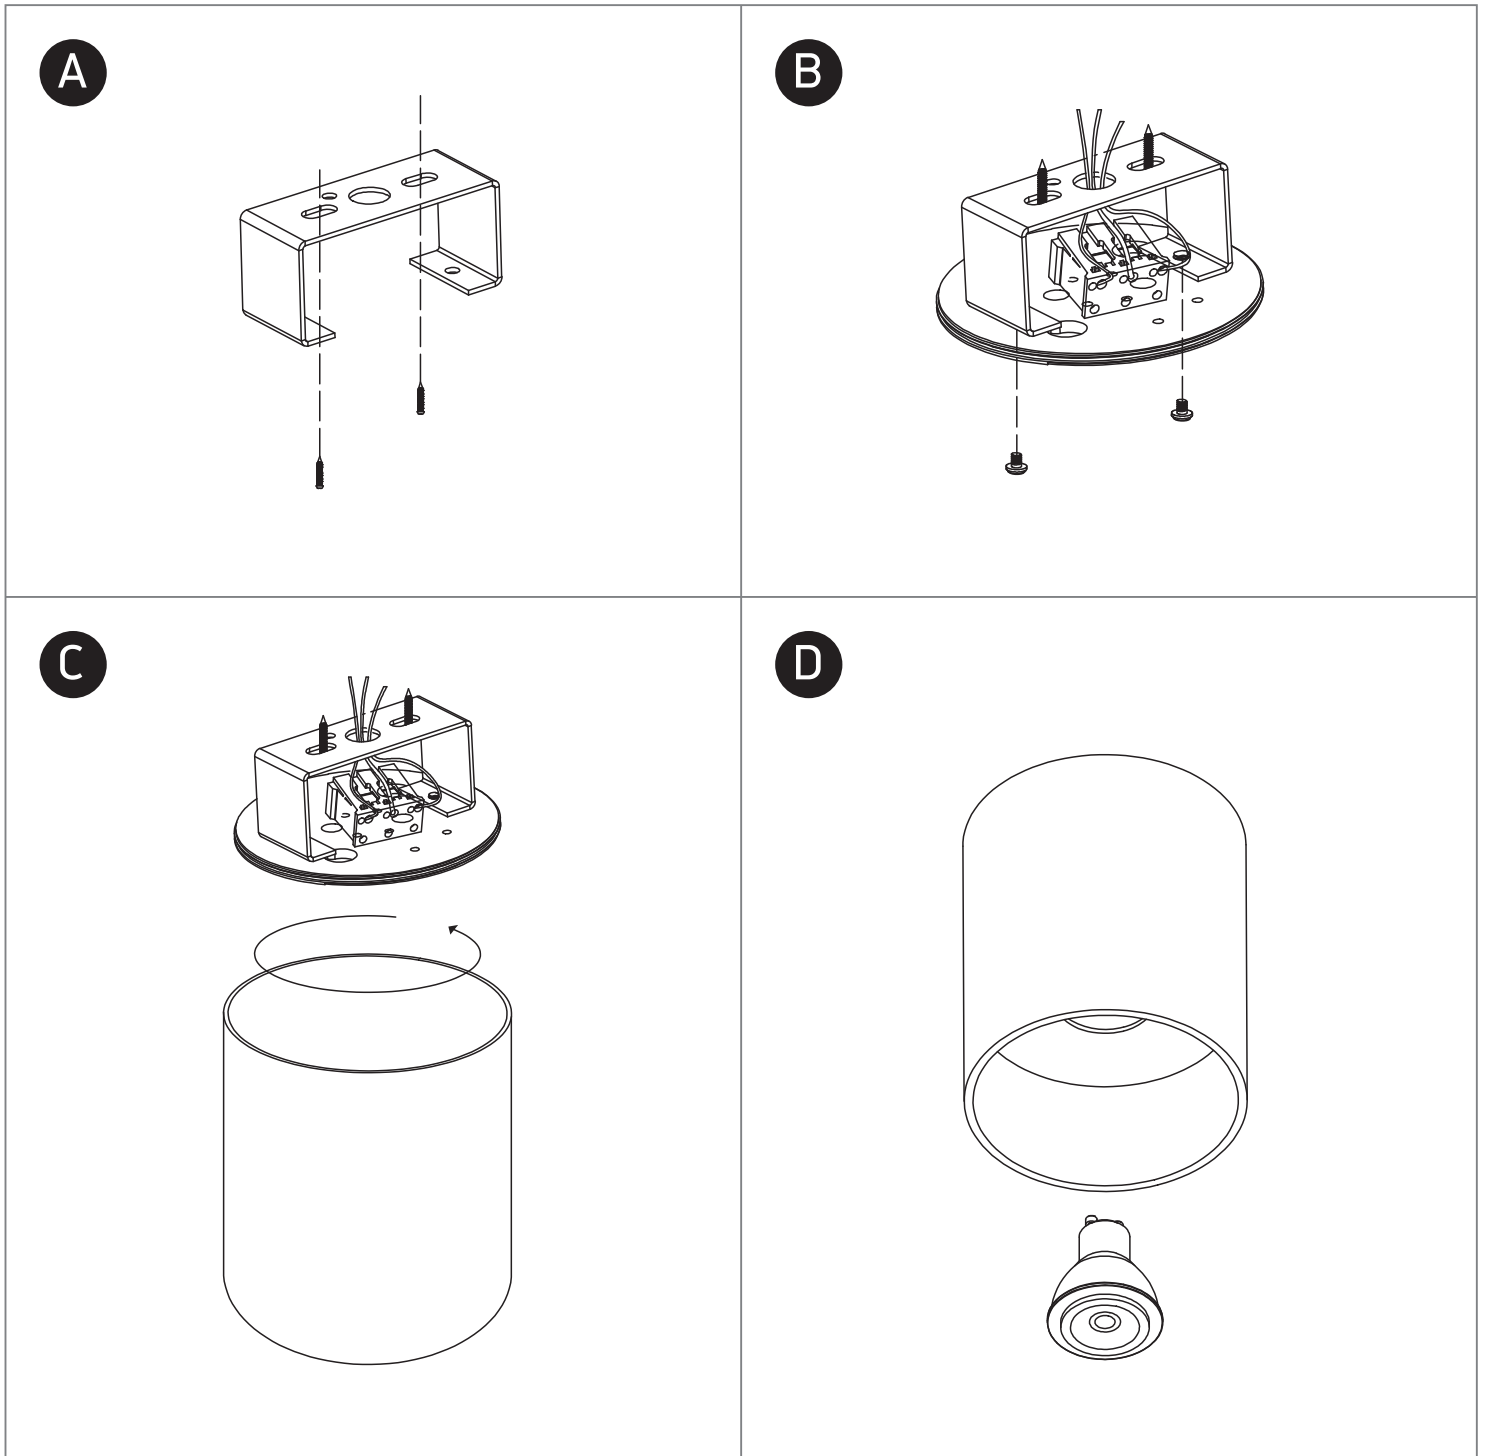

INSTALLATION MANUAL

12105T

100-240V | MR16 | GU10 | 10W | IP20 | Aluminium

one
LIGHT

Warnings:

1. Make sure that the product is installed properly before connecting to electricity.
2. Do not cover the fitting.
3. Maintenance and installation should only be carried out by a professional electrician.