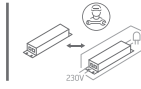

# INSTALLATION MANUAL

10109FD

**ecolight**

DARK LIGHT

230V | SMD 2835 | 9W | \*IP54 | Die cast  
Complete with 300mA driver.

80 CRI

**one**  
LIGHT

**A**

CUTOUT HOLE: 111mm

**B**

**C**

\*IP54 is the protection degree of the fitting under the ceiling. The fitting part hidden in the ceiling is IP20