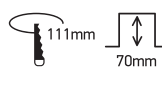

# INSTALLATION MANUAL

10109FD

**ecolight**

DARK LIGHT

230V | SMD 2835 | 9W | \*IP54 | Die cast  
Complete with 300mA driver.

80 CRI

**one**  
LIGHT

**A**

CUTOUT HOLE: 111mm

**B**

**C**

\*IP54 is the protection degree of the fitting under the ceiling. The fitting part hidden in the ceiling is IP20