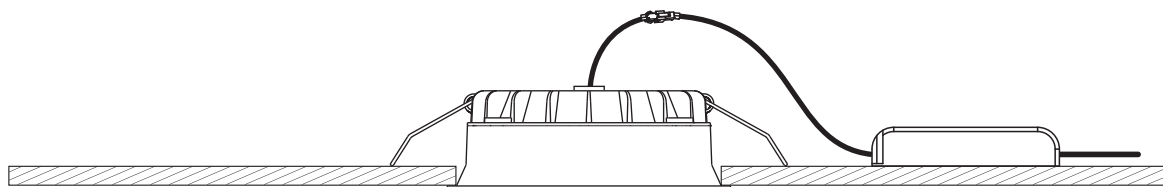

# INSTALLATION MANUAL

10109FD

**ecolight**

DARK LIGHT

230V | SMD 2835 | 9W | \*IP54 | Die cast  
Complete with 300mA driver.

80 CRI

**one**  
LIGHT

**A**

CUTOUT HOLE: 111mm

**B**

**C**

\*IP54 is the protection degree of the fitting under the ceiling. The fitting part hidden in the ceiling is IP20