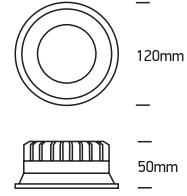

# INSTALLATION MANUAL

10109FD

**ecolight**

DARK LIGHT

230V | SMD 2835 | 9W | \*IP54 | Die cast  
Complete with 300mA driver.

80 CRI

**one**  
LIGHT

**A**

CUTOUT HOLE: 111mm

**B**

**C**

\*IP54 is the protection degree of the fitting under the ceiling. The fitting part hidden in the ceiling is IP20