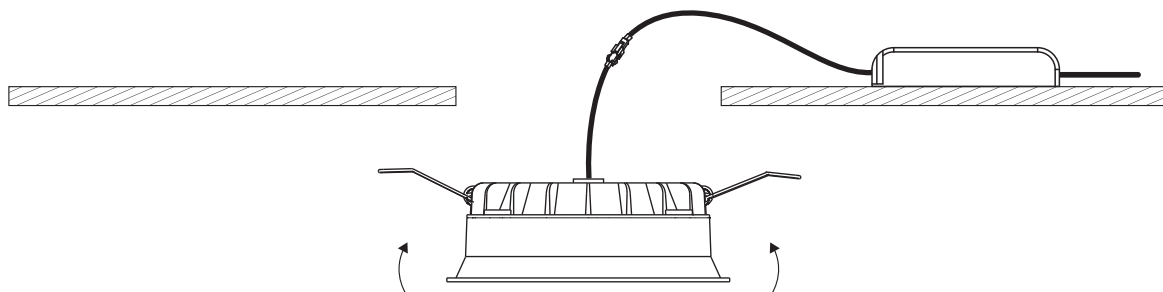

# INSTALLATION MANUAL

10109FD

**ecolight**

DARK LIGHT

230V | SMD 2835 | 9W | \*IP54 | Die cast  
Complete with 300mA driver.

80 CRI

**one**  
LIGHT

**A**

CUTOUT HOLE: 111mm

**B**

**C**

\*IP54 is the protection degree of the fitting under the ceiling. The fitting part hidden in the ceiling is IP20