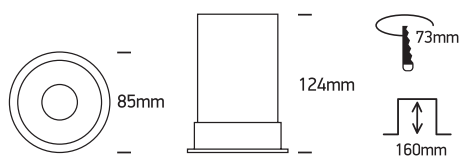

# INSTALLATION MANUAL

10109F

100-240V | 50W | MR16 | GU10 | IP65 | Fire rated | Die cast