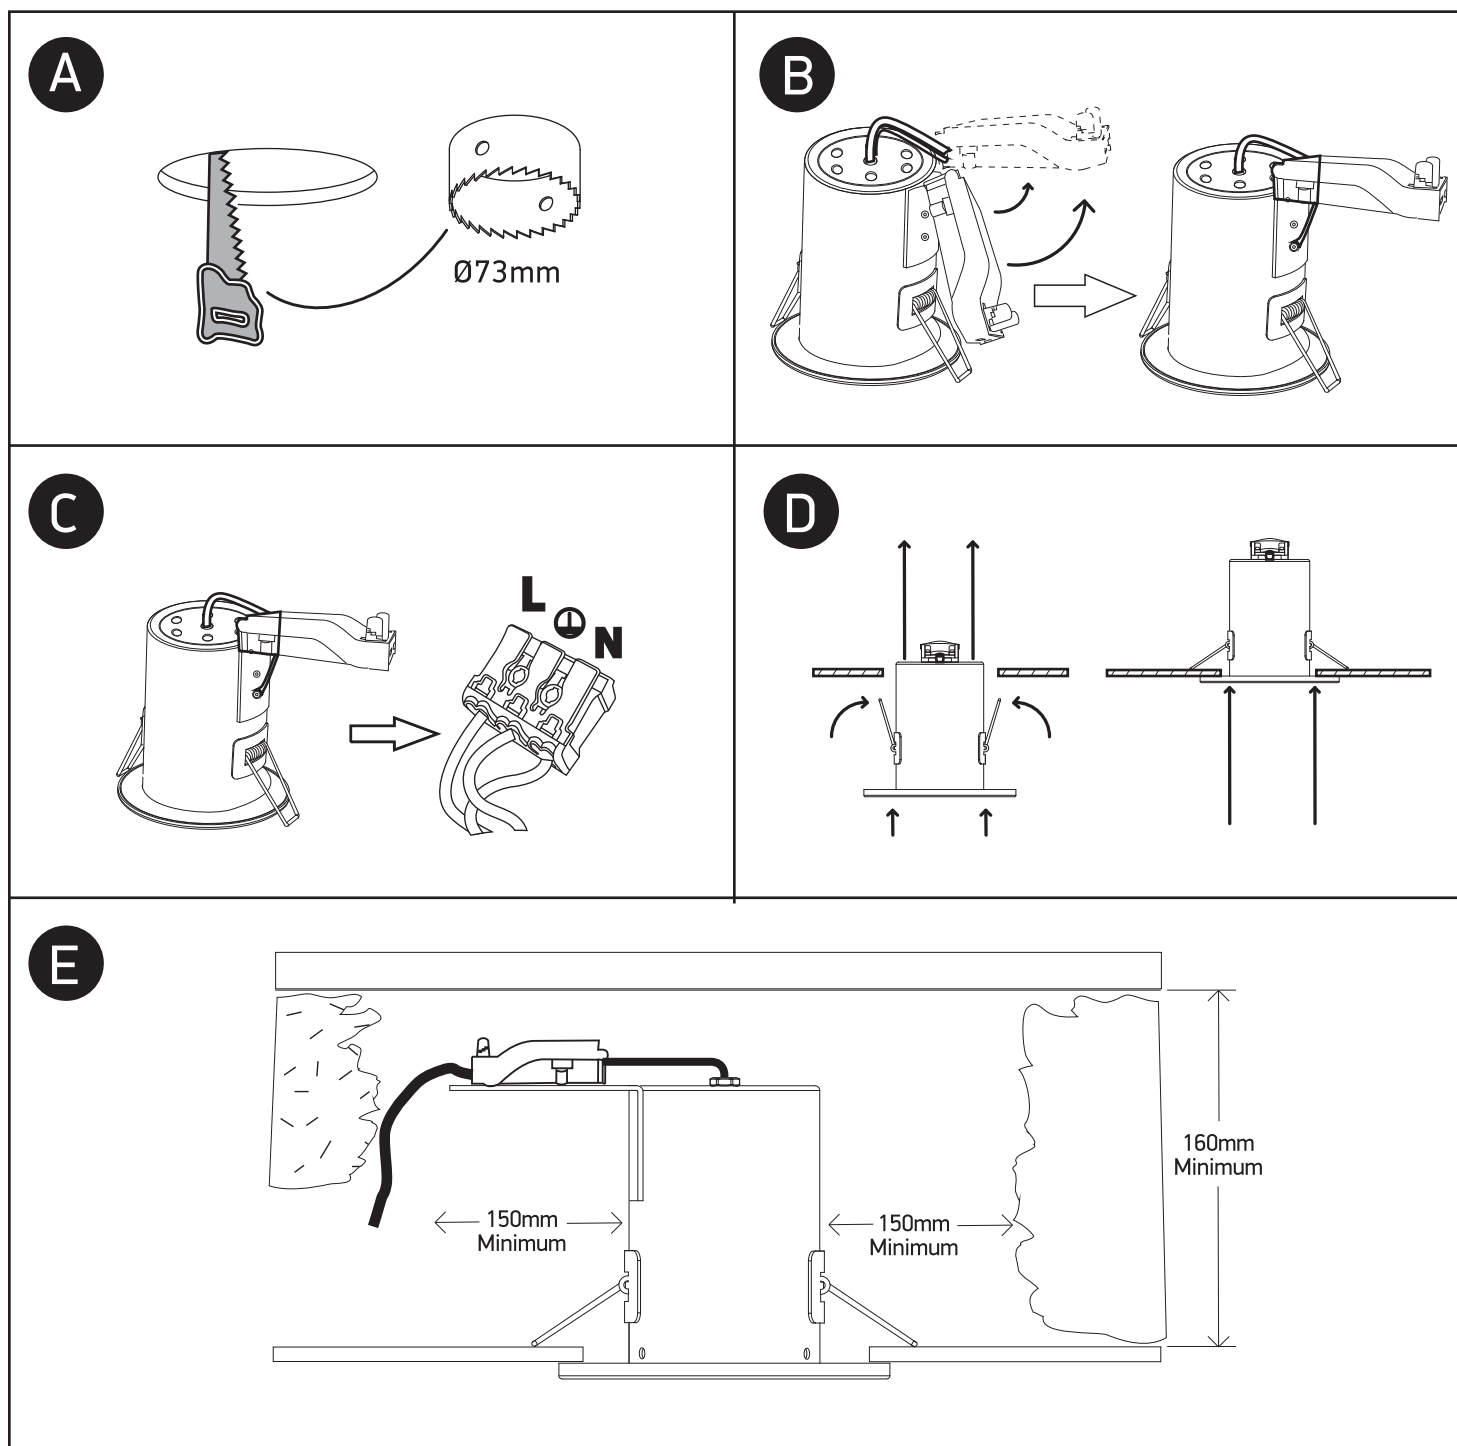

# INSTALLATION MANUAL

10109F

100-240V | 50W | MR16 | GU10 | IP65 | Fire rated | Die cast

## Warnings:

1. Make sure that the product is installed properly before connecting to electricity.
2. Do not cover the fitting.
3. Maintenance and installation should only be carried out by a professional electrician.