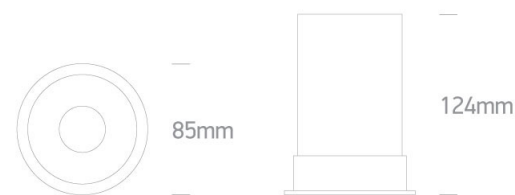

## 01 Recessed Spots Fixed &gt; The Fire Rated Dark Light

10109F/W

Recessed Dark Light Fire Rated MR16 spot with GU10 lampholder.

Complies with standard EN60598-1 and any other specific standards.

## Dimensions