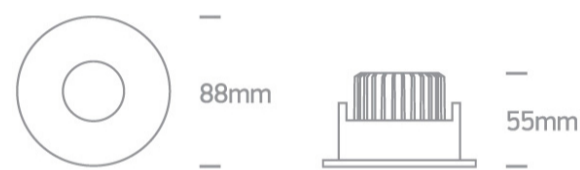

## Dimensions

## Physical Specification

Item Group	02 Recessed Spots Fixed LED
Family	The COB IP54 Dark Light Range
Order Code	10108H/W/W
Colour	White
Material	Die Cast
Shape	Circular
Height	55mm
Diameter	88mm
Cutout Hole Diameter	75mm
Recessed Ceiling	Yes
Depth Required	70mm
Indoor	Yes