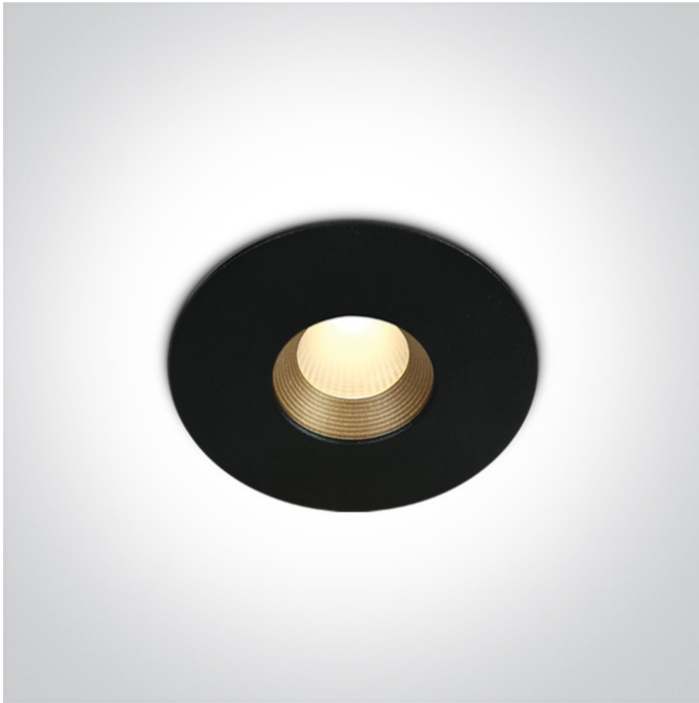

02 Recessed Spots Fixed LED&gt;The COB IP54 Dark Light Range

10108H/B/W

8W COB LED Dark light recessed Spot, IP54.

Supplied with non-dimmable LED driver.

Complies with standard EN60598-1 and any other specific standards.

## Physical Specification

Item Group	02 Recessed Spots Fixed LED
Family	The COB IP54 Dark Light Range
Order Code	10108H/B/W
Colour	Black
Material	Die Cast
Shape	Circular
Height	55mm
Diameter	88mm
Cutout Hole Diameter	75mm
Recessed Ceiling	Yes
Depth Required	70mm
Indoor	Yes