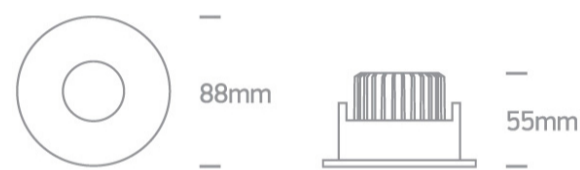

## Dimensions

## Physical Specification

Item Group	02 Recessed Spots Fixed LED
Family	The COB IP54 Dark Light Range
Order Code	10108H/B/W
Colour	Black
Material	Die Cast
Shape	Circular
Height	55mm
Diameter	88mm
Cutout Hole Diameter	75mm
Recessed Ceiling	Yes
Depth Required	70mm
Indoor	Yes