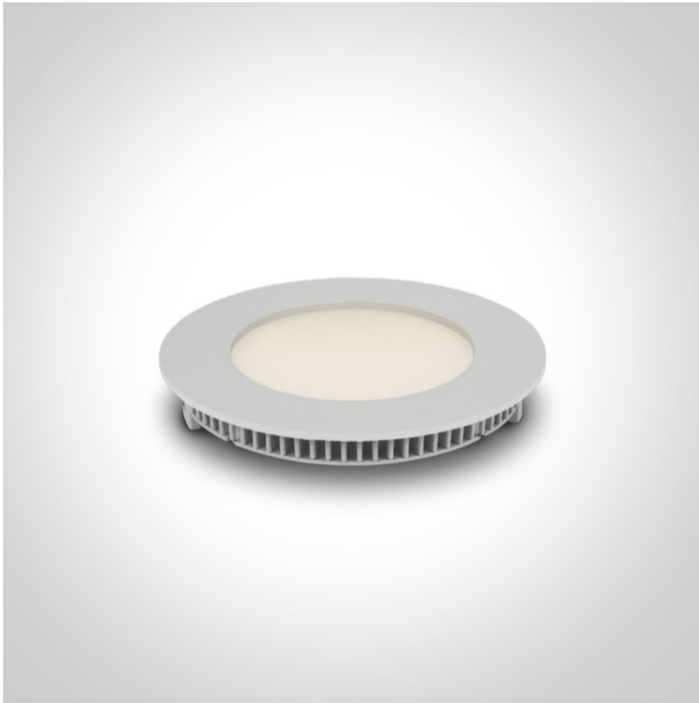

06 Downlights Fixed LED&gt;The 3-12W Round Recessed Panels Die cast

10108FA/W/W

8W slim downlight LED, IP40, ideal for commercial applications such as offices, galleries and showrooms.

Supplied with 300mA non-dimmable LED driver.

Colour

White

Material

Die Cast

Diffuser Material

Acrylic

Shape

Circular