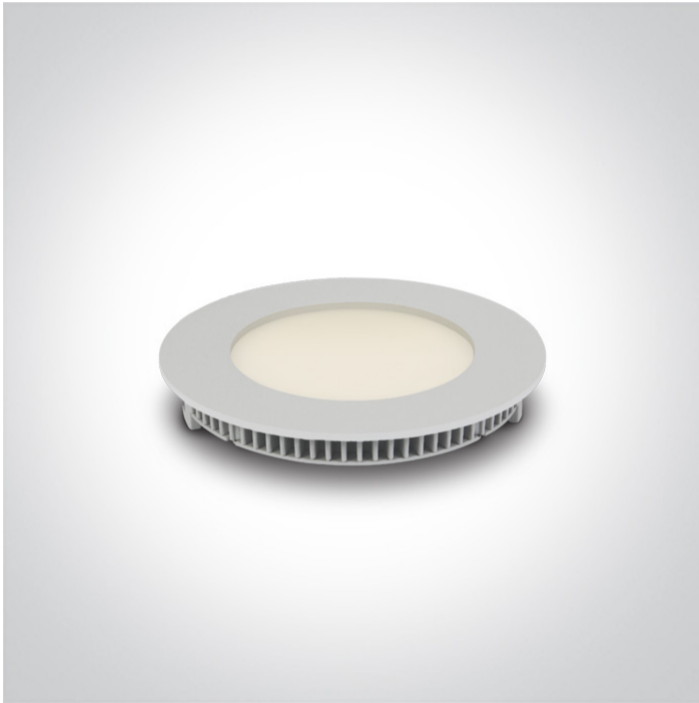

06 Downlights Fixed LED&gt;The 3-12W Round Recessed Panels Die cast

**10108FA/W/C**

8W slim downlight LED, IP40, ideal for commercial applications such as offices, galleries and showrooms.

Supplied with 300mA non-dimmable LED driver.

Colour

White

Material

Die Cast

Diffuser Material

Acrylic

Shape

Circular