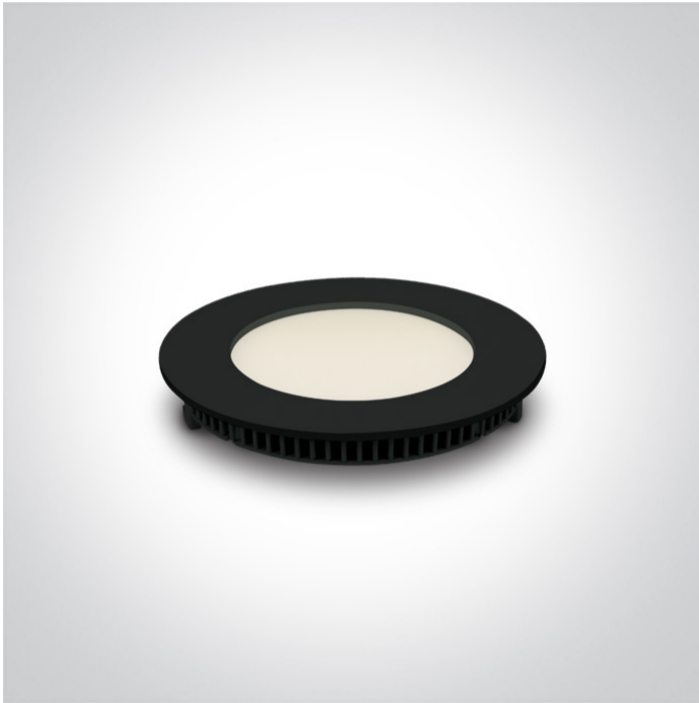

06 Downlights Fixed LED&gt;The 3-12W Round Recessed Panels Die cast

**10108FA/B/W**

8W slim downlight LED, IP40, ideal for commercial applications such as offices, galleries and showrooms.

Supplied with 300mA non-dimmable LED driver.

## Physical Specification

Item Group

06 Downlights Fixed LED

Family

The 3-12W Round Recessed Panels Die cast

Order Code	10108FA/B/W
Colour	Black
Material	Die Cast
Diffuser Material	Acrylic
Shape	Circular
Height	22mm
Diameter	120mm
Cutout Hole Diameter	108mm
Recessed Ceiling	Yes
Depth Required	50mm
Indoor	Yes
Adjustable	No