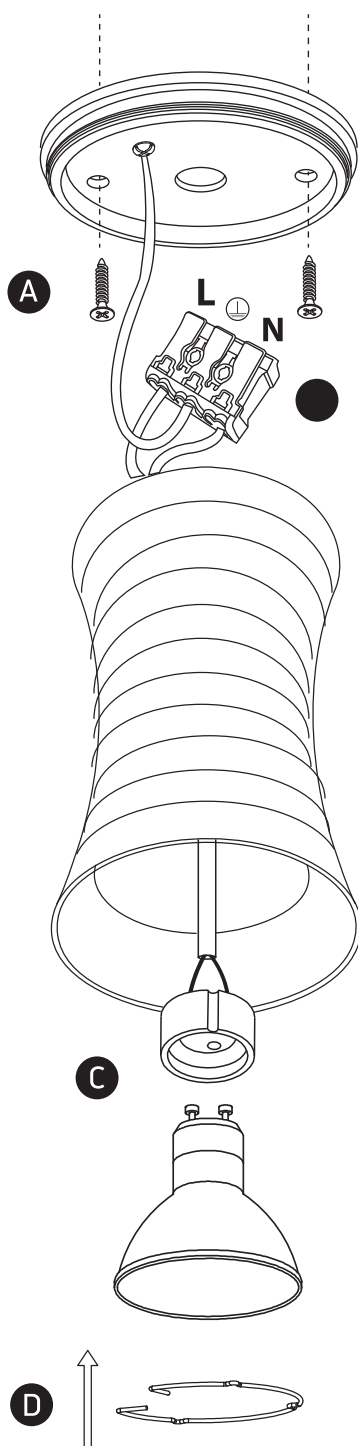

INSTALLATION MANUAL

12105L

100-240V | MR16 | GU10 | 10W | IP20 | Aluminium

Warnings:

1. Make sure that the product is installed properly before connecting to electricity.
2. Do not cover the fitting.
3. Maintenance and installation should only be carried out by a professional electrician.