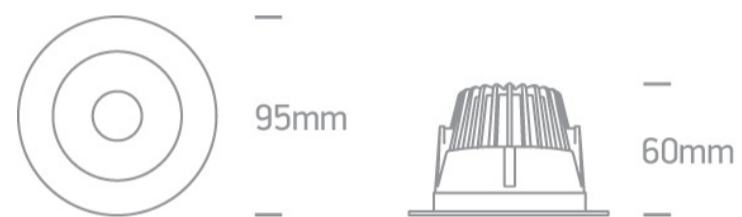

Downloads

Dimensions

Physical Specification

Item Group	06 Downlights Fixed LED
Family	Dark Light Pro Range Aluminium
Order Code	10108ED/W/B/W
Colour	White-Black
Material	Aluminium
Shape	Circular
Height	60mm
Diameter	95mm
Cutout Hole Diameter	75mm
Recessed Ceiling	Yes
Depth Required	80mm
Indoor	Yes

Illumination Data

Colour Temperature	3000K
Lumen Output	480lm
Light Efficiency	60lm/W
CRI	80
Beam Angle	60°
Illumination Diagram	
Dark Light	Yes

Packing Info

Box Length	11,5cm
Box Width	11,5cm
Box Height	8cm
Pcs/Carton	50
Barcode	5291889058649
HS Code	9405409900