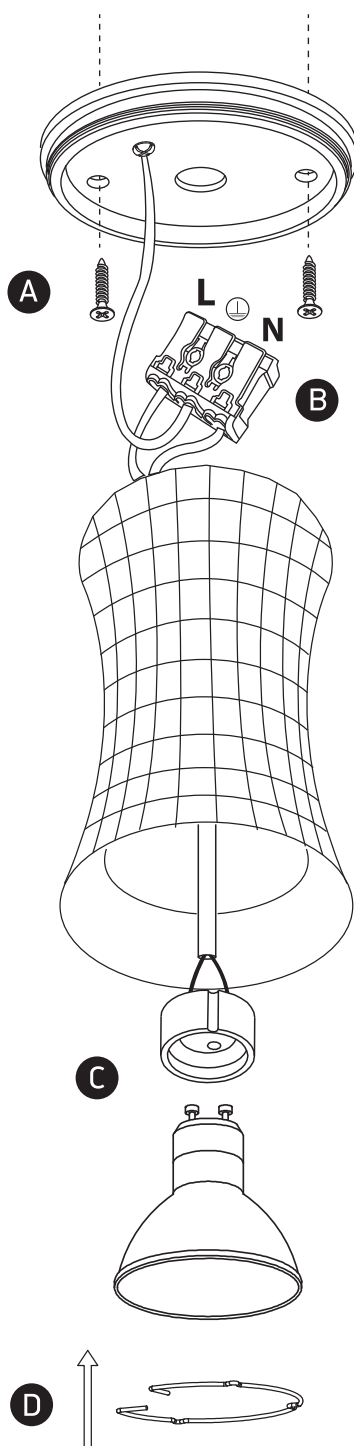

INSTALLATION MANUAL

12105K

100-240V | MR16 | GU10 | 10W | IP20 | Aluminium

Warnings:

1. Make sure that the product is installed properly before connecting to electricity.
2. Do not cover the fitting.
3. Maintenance and installation should only be carried out by a professional electrician.