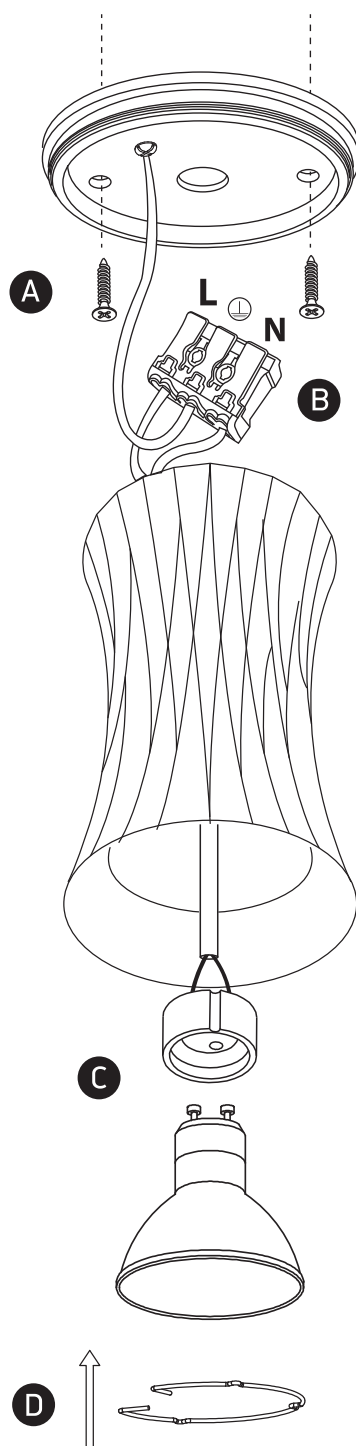

INSTALLATION MANUAL

12105J

DARK
LIGHT

70mm

115mm

100-240V | MR16 | GU10 | 10W | IP20 | Aluminium

Warnings:

1. Make sure that the product is installed properly before connecting to electricity.
2. Do not cover the fitting.
3. Maintenance and installation should only be carried out by a professional electrician.