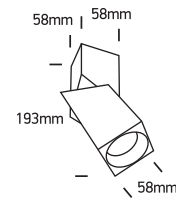

## 12105E6

100-240V | MR16 | GU10 | 10W | IP20 | Die cast | Adjustable