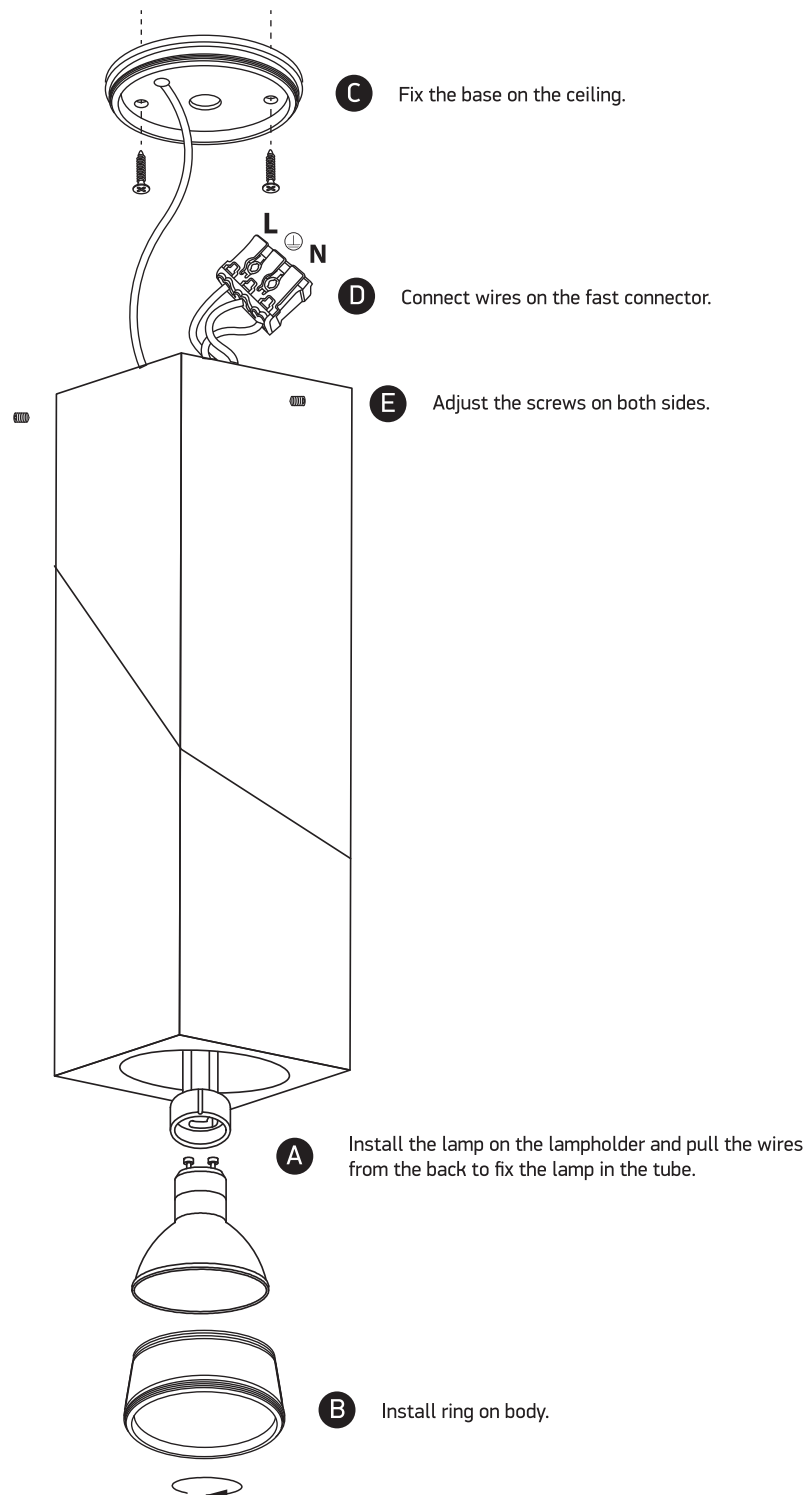

## 12105E6

100-240V | MR16 | GU10 | 10W | IP20 | Die cast | Adjustable