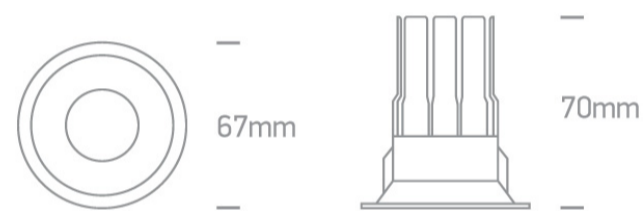

02 Recessed Spots Fixed LED>The 7W COB IP65 Range

10107WP/W/W

7W COB LED recessed spot suitable for indoor and outdoor installation, IP65.

Requires 700mA driver.

Complies with standard EN60598-1 and any other specific standards.

Downloads

Dimensions

Must be ordered separately

89015A

Related items

89015AT

Physical Specification

Item Group

02 Recessed Spots Fixed LED

Family	The 7W COB IP65 Range Завантажено з mamadecor.ua
Order Code	10107WP/W/W
Colour	White
Material	Die Cast
Shape	Circular
Height	70mm
Diameter	67mm
Cutout Hole Diameter	56mm
Recessed Ceiling	Yes
Depth Required	90mm
Indoor	Yes
Adjustable	No

Illumination Data

Colour Temperature	3000K
Lumen Output	550lm

Light Efficiency	78,57lm/W
CRI	90
Beam Angle	38°
Illumination Diagram	
Dark Light	Yes

Packing Info

Box Length	7,5cm
Box Width	7,5cm
Box Height	9,5cm
Box Weight	0.210kg
Pcs/Carton	50
Barcode	5291889053064
HS Code	9405413990