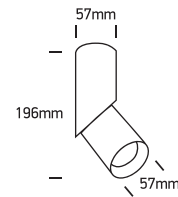

INSTALLATION MANUAL

12105E4

100-240V | MR16 | GU10 | 10W | IP20 | Aluminium | Adjustable

Warnings:

1. Make sure that the product is installed properly before connecting to electricity.
2. Do not cover the fitting.
3. Maintenance and installation should only be carried out by a professional electrician.