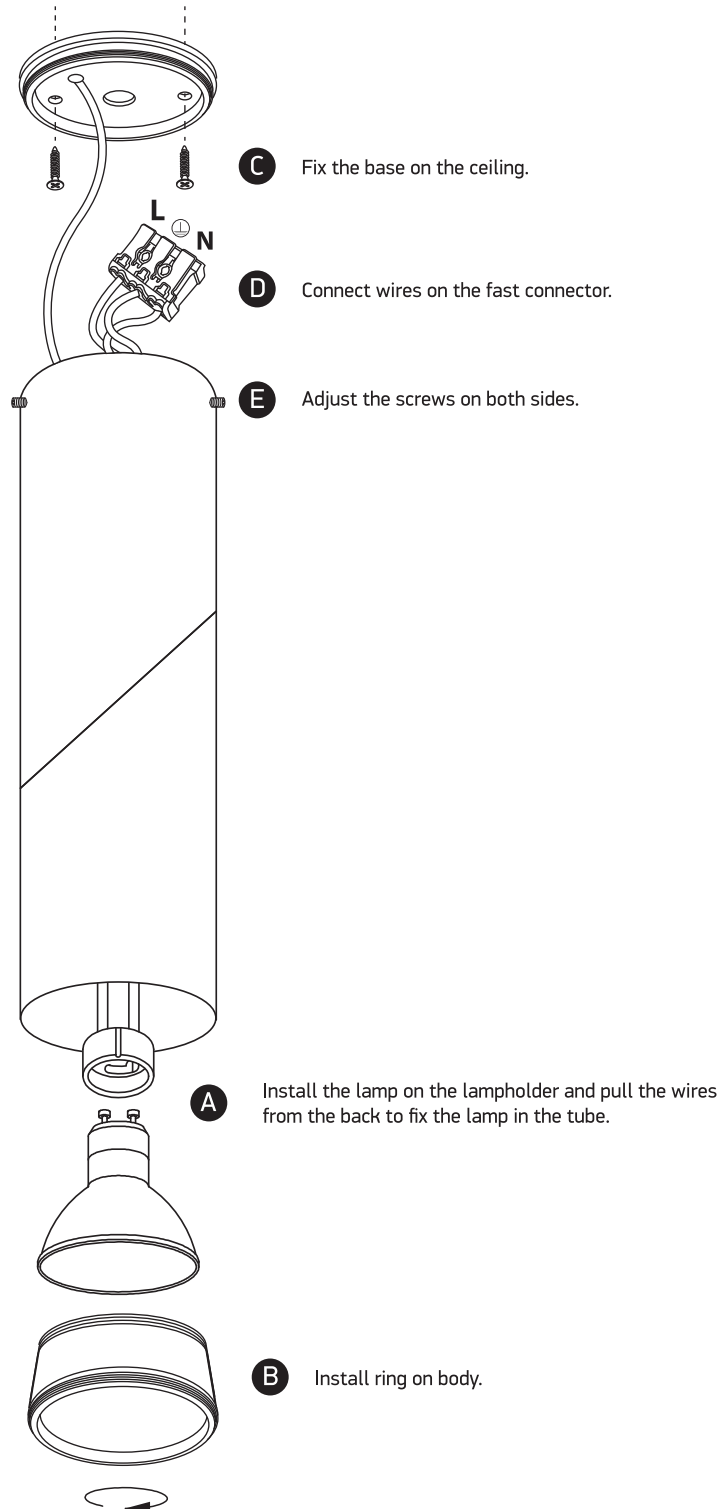

INSTALLATION MANUAL

12105E4

100-240V | MR16 | GU10 | 10W | IP20 | Aluminium | Adjustable

Warnings:

1. Make sure that the product is installed properly before connecting to electricity.
2. Do not cover the fitting.
3. Maintenance and installation should only be carried out by a professional electrician.