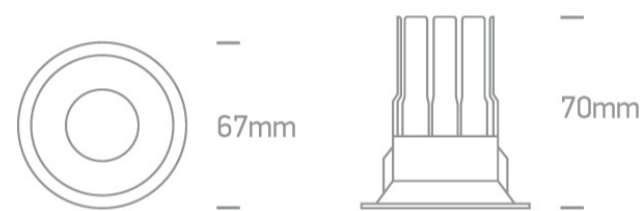

02 Recessed Spots Fixed LED&gt;The 7W COB IP65 Range

10107WP/B/W

7W COB LED recessed spot suitable for indoor and outdoor installation, IP65.

Requires 700mA driver.

Complies with standard EN60598-1 and any other specific standards.

## Dimensions

Must be ordered separately

89015A

## Physical Specification

Item Group

02 Recessed Spots Fixed LED

Family	The 7W COB IP65 Range <a href="#">Завантажено з mamadecor.ua</a>
Order Code	10107WP/B/W
Colour	Black
Material	Die Cast
Shape	Circular
Height	70mm
Diameter	67mm
Cutout Hole Diameter	56mm
Recessed Ceiling	Yes
Depth Required	90mm
Indoor	Yes
Adjustable	No

## Illumination Data

Colour Temperature	3000K
Lumen Output	550lm

Light Efficiency
CRI
Beam Angle
Illumination Diagram
Dark Light

78,57lm/W
90
38°

Yes

Packing Info

Box Length
Box Width
Box Height
Box Weight
Pcs/Carton
Barcode
HS Code