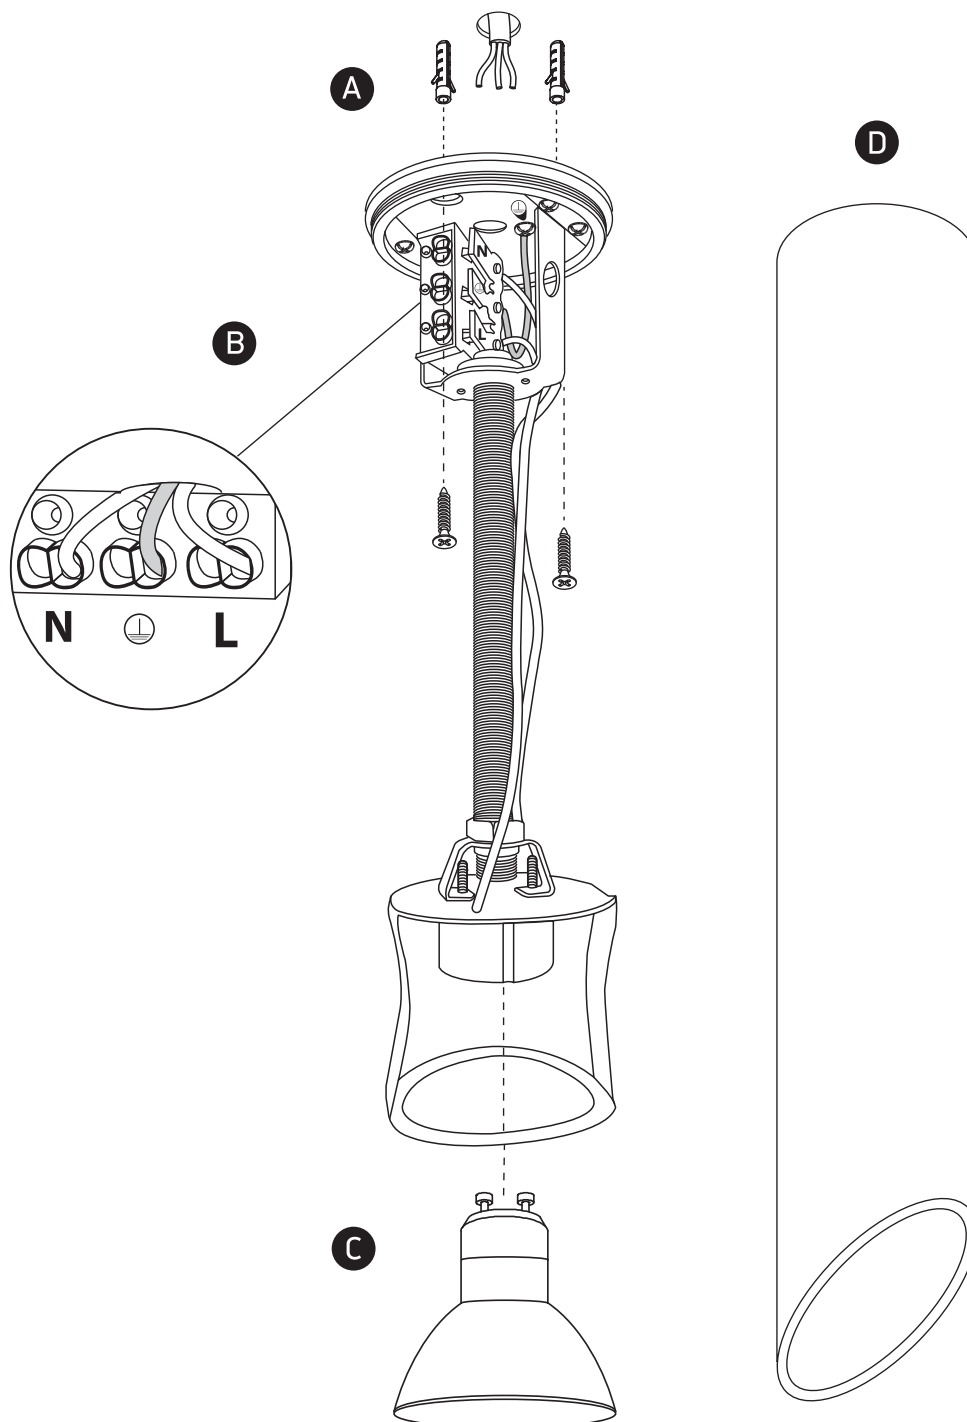

INSTALLATION MANUAL

12105E3

100-240V | MR16 | GU10 | 10W | IP20 | Aluminium

Warnings:

1. Make sure that the product is installed properly before connecting to electricity.
2. Do not cover the fitting.
3. Maintenance and installation should only be carried out by a professional electrician.