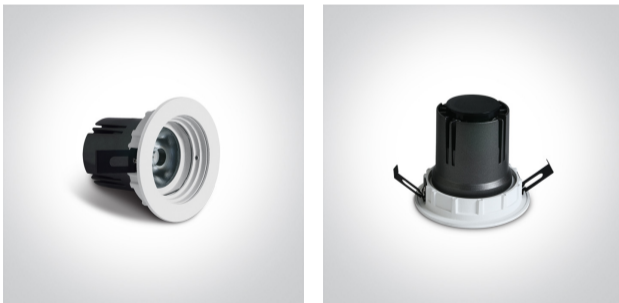

02 Recessed Spots Fixed LED>The COB Dark Light Range Interchangeable Reflector

10107K/W/W

7W COB LED Dark Light recessed spot IP20.

Requires 700mA driver.

Complies with standard EN60598-1 and any other specific standards.

Downloads

Dimensions

Gallery

Must be ordered separately