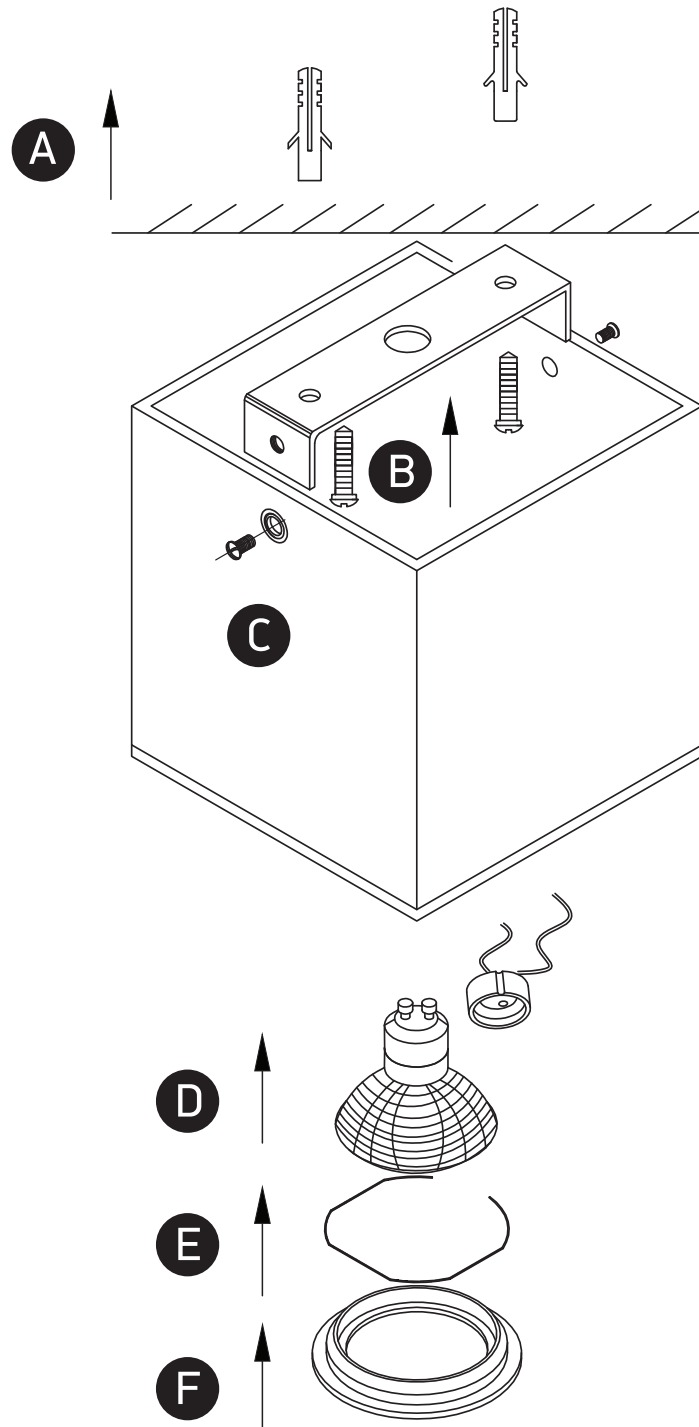

## 12105B

100-240V | GU10 | 35W | IP20 | Natural aluminium | Adjustable