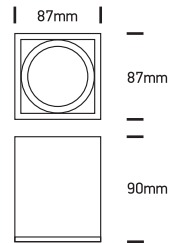

## 12105B

100-240V | GU10 | 35W | IP20 | Natural aluminium | Adjustable