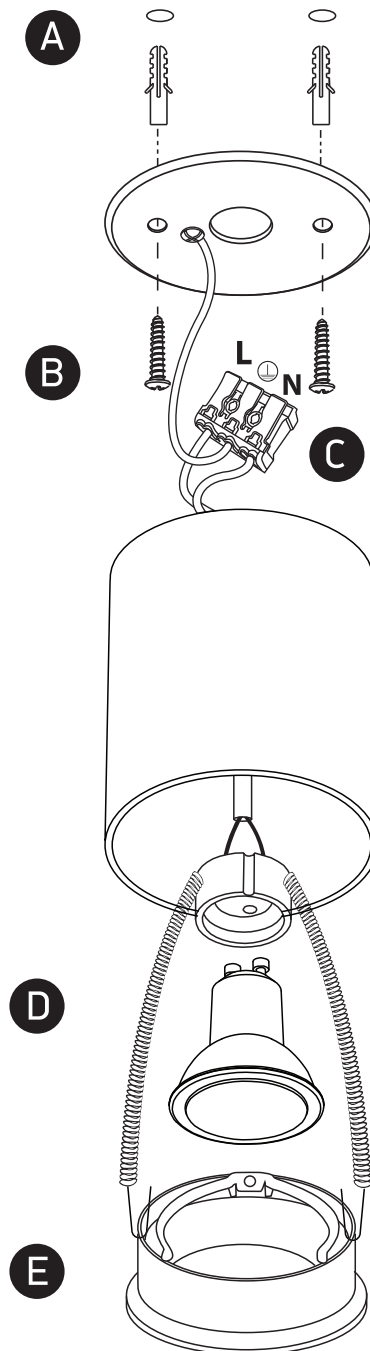

## 12105AL

**one**  
LIGHT

100-240V | MR16 | GU10 | 10W | IP20 | Aluminium