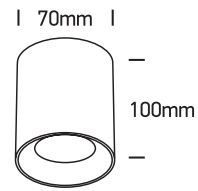

## 12105AL

**one**  
LIGHT

100-240V | MR16 | GU10 | 10W | IP20 | Aluminium