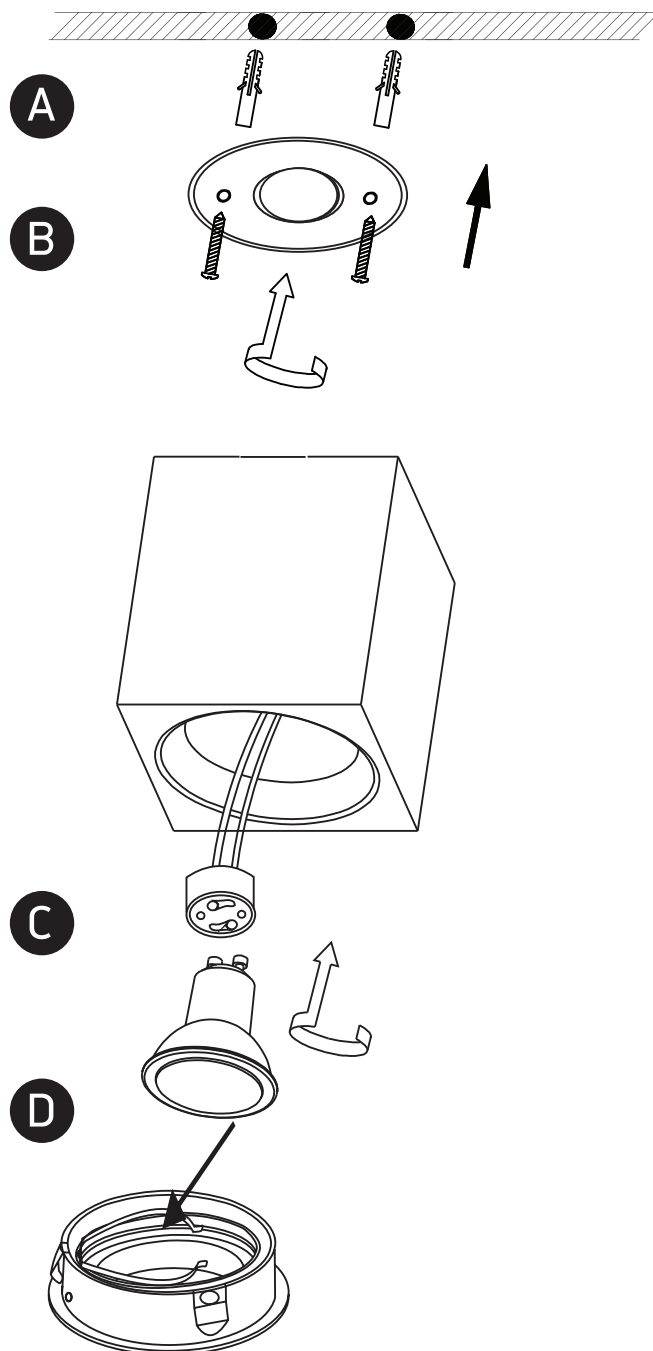

## 12105AC

100-240V | MR16 | GU10 | 10W | IP20 | Aluminium | Adjustable

**one**  
LIGHT