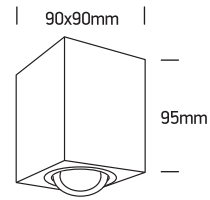

## 12105AC

100-240V | MR16 | GU10 | 10W | IP20 | Aluminium | Adjustable

**one**  
LIGHT