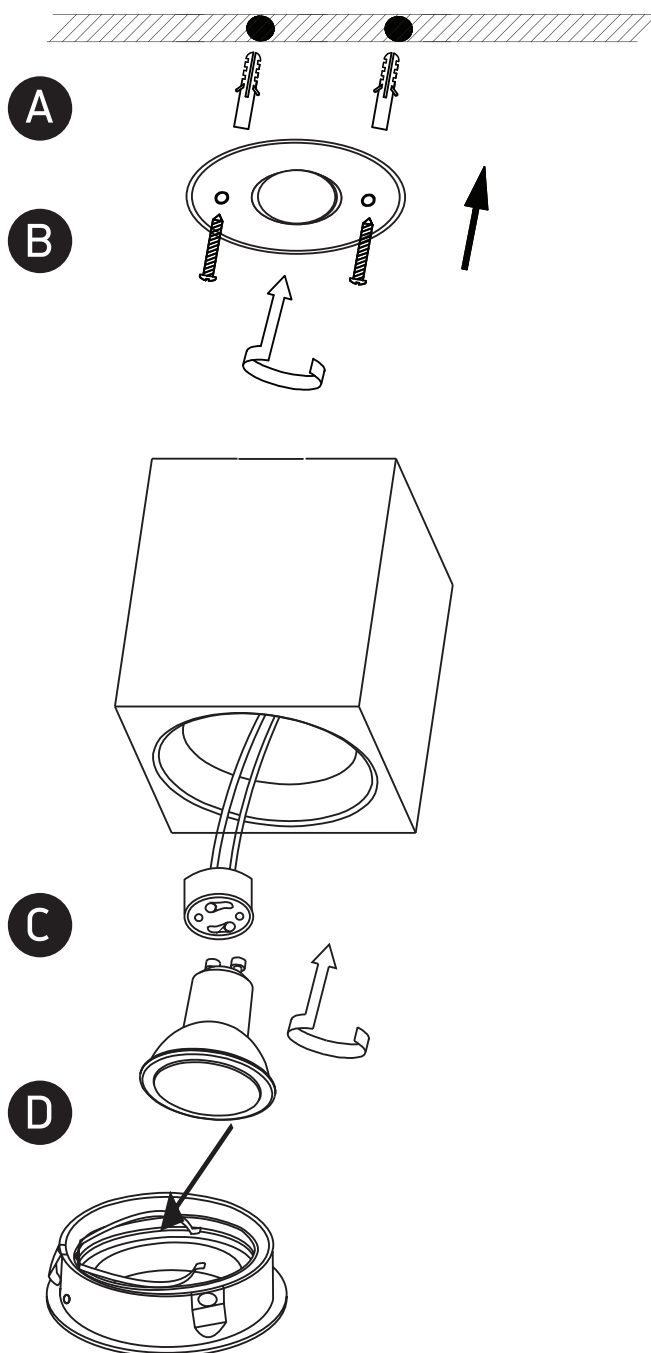

INSTALLATION MANUAL

12105AC

100-240V | MR16 | GU10 | 10W | IP20 | Aluminium | Adjustable

one
LIGHT

Warnings:

1. Make sure that the product is installed properly before connecting to electricity.
2. Do not cover the fitting.
3. Maintenance and installation should only be carried out by a professional electrician.