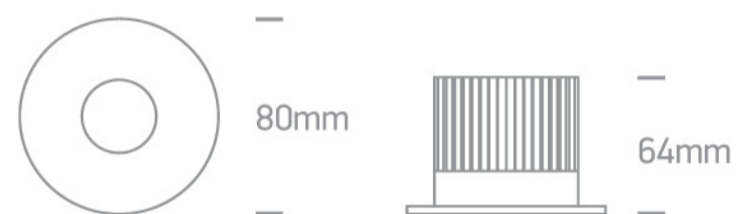

02 Recessed Spots Fixed LED>The 7W COB IP65 Range

10107DB/W/W

7W COB LED recessed spot suitable for indoor and outdoor installation, IP65.

Requires 700mA driver.

Complies with standard EN60598-1 and any other specific standards.

Downloads

Dimensions

Gallery

Must be ordered separately

89015A

89015AT

Physical Specification

Item Group	02 Recessed Spots Fixed LED
Family	The 7W COB IP65 Range
Order Code	10107DB/W/W
Colour	White
Material	Aluminium
Shape	Circular
Height	64mm
Diameter	80mm
Cutout Hole Diameter	60mm
Recessed Ceiling	Yes
Depth Required	80mm
Indoor	Yes
Outdoor	Yes
Adjustable	No

Electrical Characteristics

Fitting

Input Type	Constant Current
Input Current	700mA
Safety Class	III
Power(Watts)	7W
IP Rating	IP65
Light Source	LED built in

LED Type
LED Brand
Cable Length
F Mark

COB

Bridgelux

40cm

Illumination Data

Colour Temperature
Lumen Output
Light Efficiency
CRI
Beam Angle
Illumination Diagram
Dark Light

3000K

500lm

71,42lm/W

90

36°