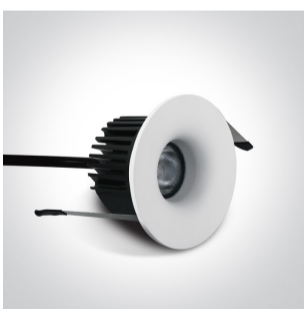

02 Recessed Spots Fixed LED>The 7W COB IP65 Range

10107DB/W/W

7W COB LED recessed spot suitable for indoor and outdoor installation, IP65.

Requires 700mA driver.

Complies with standard EN60598-1 and any other specific standards.

Downloads

Dimensions

Gallery

Must be ordered separately

89015A

89015AT

Physical Specification

Item Group	02 Recessed Spots Fixed LED
Family	The 7W COB IP65 Range
Order Code	10107DB/W/W
Colour	White
Material	Aluminium
Shape	Circular
Height	64mm
Diameter	80mm
Cutout Hole Diameter	60mm
Recessed Ceiling	Yes
Depth Required	80mm
Indoor	Yes
Outdoor	Yes
Adjustable	No

Electrical Characteristics

Fitting

Input Type	Constant Current
Input Current	700mA
Safety Class	III
Power(Watts)	7W
IP Rating	IP65
Light Source	LED built in

LED Type
LED Brand
Cable Length
F Mark

COB

Bridgelux