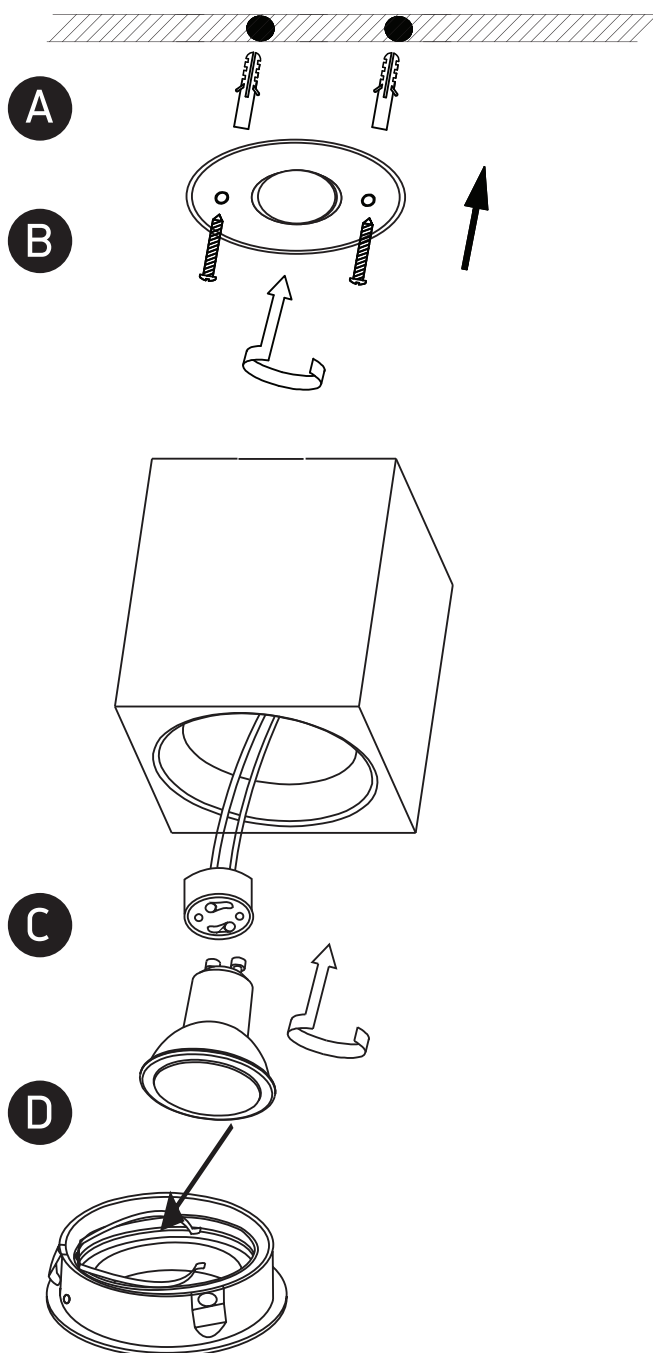

INSTALLATION MANUAL

12105AC

100-240V | MR16 | GU10 | 10W | IP20 | Aluminium | Adjustable

one
LIGHT

Warnings:

1. Make sure that the product is installed properly before connecting to electricity.
2. Do not cover the fitting.
3. Maintenance and installation should only be carried out by a professional electrician.