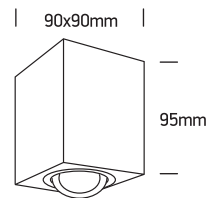

INSTALLATION MANUAL

12105AC

100-240V | MR16 | GU10 | 10W | IP20 | Aluminium | Adjustable

one
LIGHT

Warnings:

1. Make sure that the product is installed properly before connecting to electricity.
2. Do not cover the fitting.
3. Maintenance and installation should only be carried out by a professional electrician.