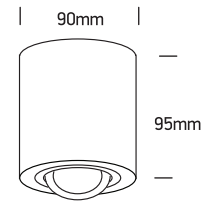

## 12105AB

100-240V | MR16 | GU10 | 10W | IP20 | Aluminium | Adjustable