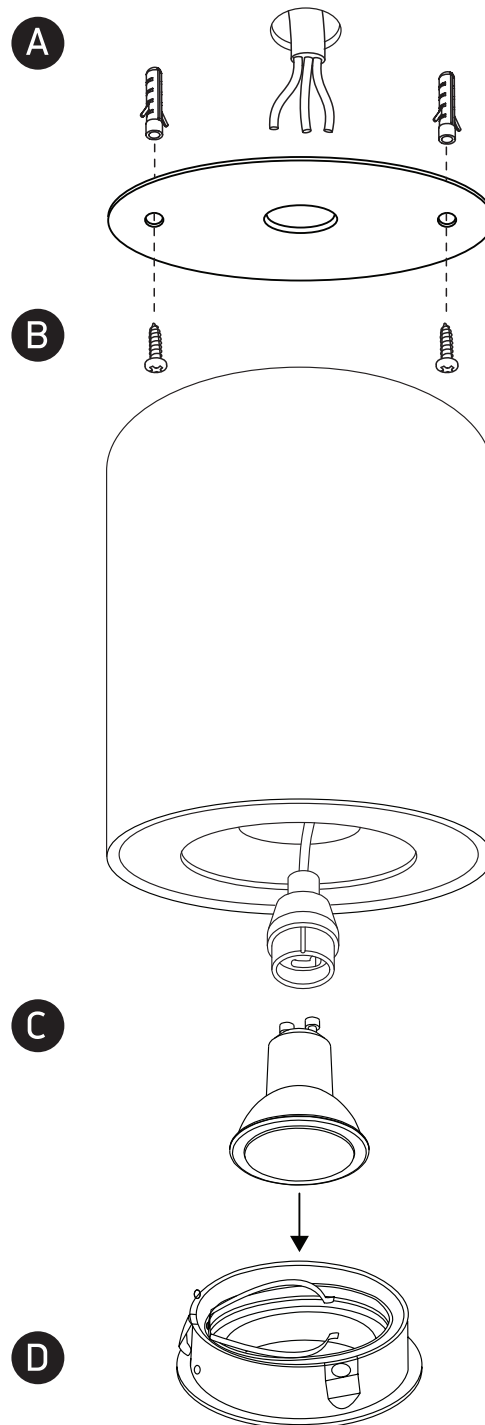

## 12105AB

100-240V | MR16 | GU10 | 10W | IP20 | Aluminium | Adjustable