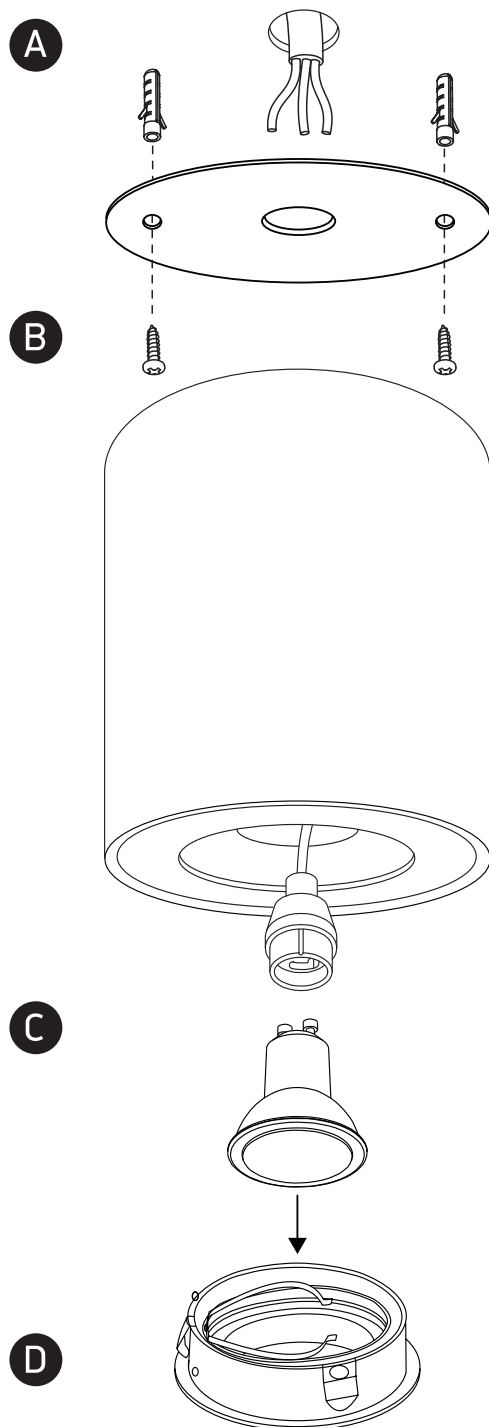

## 12105AB

100-240V | MR16 | GU10 | 10W | IP20 | Aluminium | Adjustable