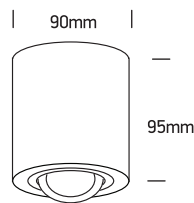

## 12105AB

100-240V | MR16 | GU10 | 10W | IP20 | Aluminium | Adjustable