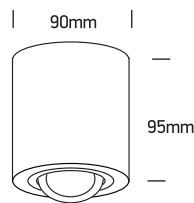

INSTALLATION MANUAL

12105AB

100-240V | MR16 | GU10 | 10W | IP20 | Aluminium | Adjustable

Warnings:

1. Make sure that the product is installed properly before connecting to electricity.
2. Do not cover the fitting.
3. Maintenance and installation should only be carried out by a professional electrician.