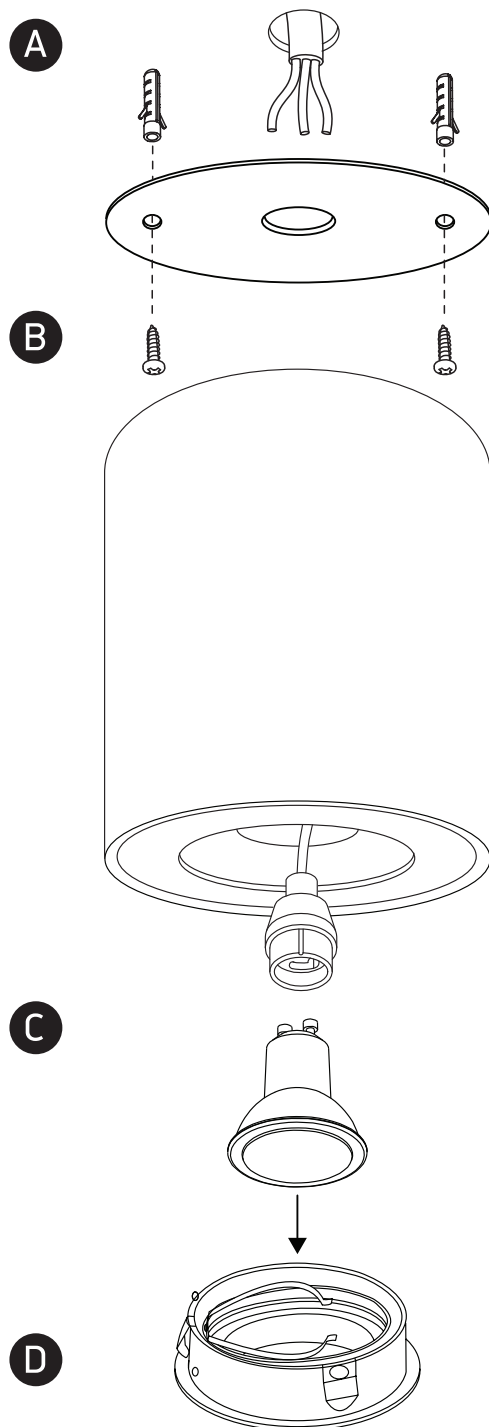

INSTALLATION MANUAL

12105AB

100-240V | MR16 | GU10 | 10W | IP20 | Aluminium | Adjustable

Warnings:

1. Make sure that the product is installed properly before connecting to electricity.
2. Do not cover the fitting.
3. Maintenance and installation should only be carried out by a professional electrician.