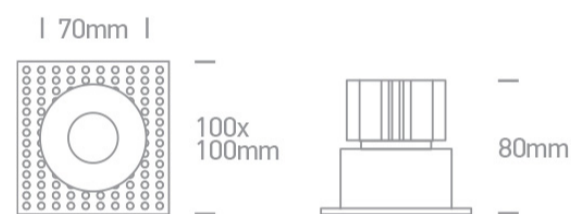

02 Recessed Spots Fixed LED>The Trimless Range

10107BT/W/W

7W LED trimless recessed downlight, IP54. Suitable for bathroom installations.

Requires 700mA driver.

Complies with standard EN60598-1 and any other specific standards.

Downloads

Dimensions

Gallery

Physical Specification

Item Group

02 Recessed Spots Fixed LED

Family

The Trimless Range

Height

80mm

Diameter	70mm
Cutout Hole Diameter	83mm
Recessed trimless ceiling	Yes
Depth Required	100mm
Indoor	Yes
Outdoor	Yes
Adjustable	No

Electrical Characteristics

Fitting

Input Type	Constant Current
Input Current	700mA
Safety Class	
Power(Watts)	7W
IP Rating	IP54
Light Source	LED built in
LED Type	COB
LED Brand	Cree
Cable Length	40cm
F Mark	

Illumination Data

Colour Temperature	3000K
Lumen Output	500lm
Light Efficiency	71,42lm/W
CRI	80
Beam Angle	38
Illumination Diagram	
Dark Light	Yes

Packing Info

Box Length	11cm
Box Width	11cm
Box Height	8cm
Box Weight	0.510kg
Pcs/Carton	30
Barcode	5291889042051
HS Code	9405413990