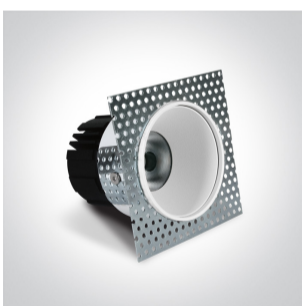

02 Recessed Spots Fixed LED>The Trimless Range

10107BT/W/W

7W LED trimless recessed downlight, IP54. Suitable for bathroom installations.

Requires 700mA driver.

Complies with standard EN60598-1 and any other specific standards.

Downloads

Dimensions

Gallery

Physical Specification

Item Group

02 Recessed Spots Fixed LED

Family

The Trimless Range

Order Code

10107BT/W/W

Colour

White

Material

Die Cast

Shape

Circular

Height

80mm

Diameter	70mm
Cutout Hole Diameter	83mm
Recessed trimless ceiling	Yes
Depth Required	100mm
Indoor	Yes
Outdoor	Yes
Adjustable	No

Electrical Characteristics

Fitting

Input Type	Constant Current
Input Current	700mA
Safety Class	
Power(Watts)	7W
IP Rating	IP54
Light Source	LED built in
LED Type	COB
LED Brand	Cree
Cable Length	40cm
F Mark	