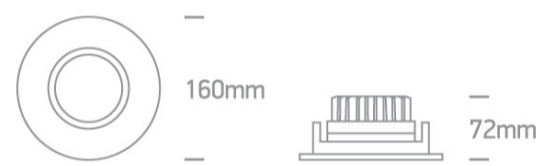

07 Downlights Adjustable LED>Dark Mirror Reflector Range

11120E/W/W

20W COB LED adjustable recessed Spot with dark chrome reflector.

Supplied with non-dimmable LED driver.

Complies with standard EN60598-1 and any other specific standards.

Downloads

Dimensions

Physical Specification

Item Group	07 Downlights Adjustable LED
Family	Dark Mirror Reflector Range
Order Code	11120E/W/W
Colour	White
Material	Die Cast
Shape	Circular
Height	72mm
Diameter	160mm
Cutout Hole Diameter	140mm
Recessed Ceiling	Yes
Depth Required	110mm
Indoor	Yes