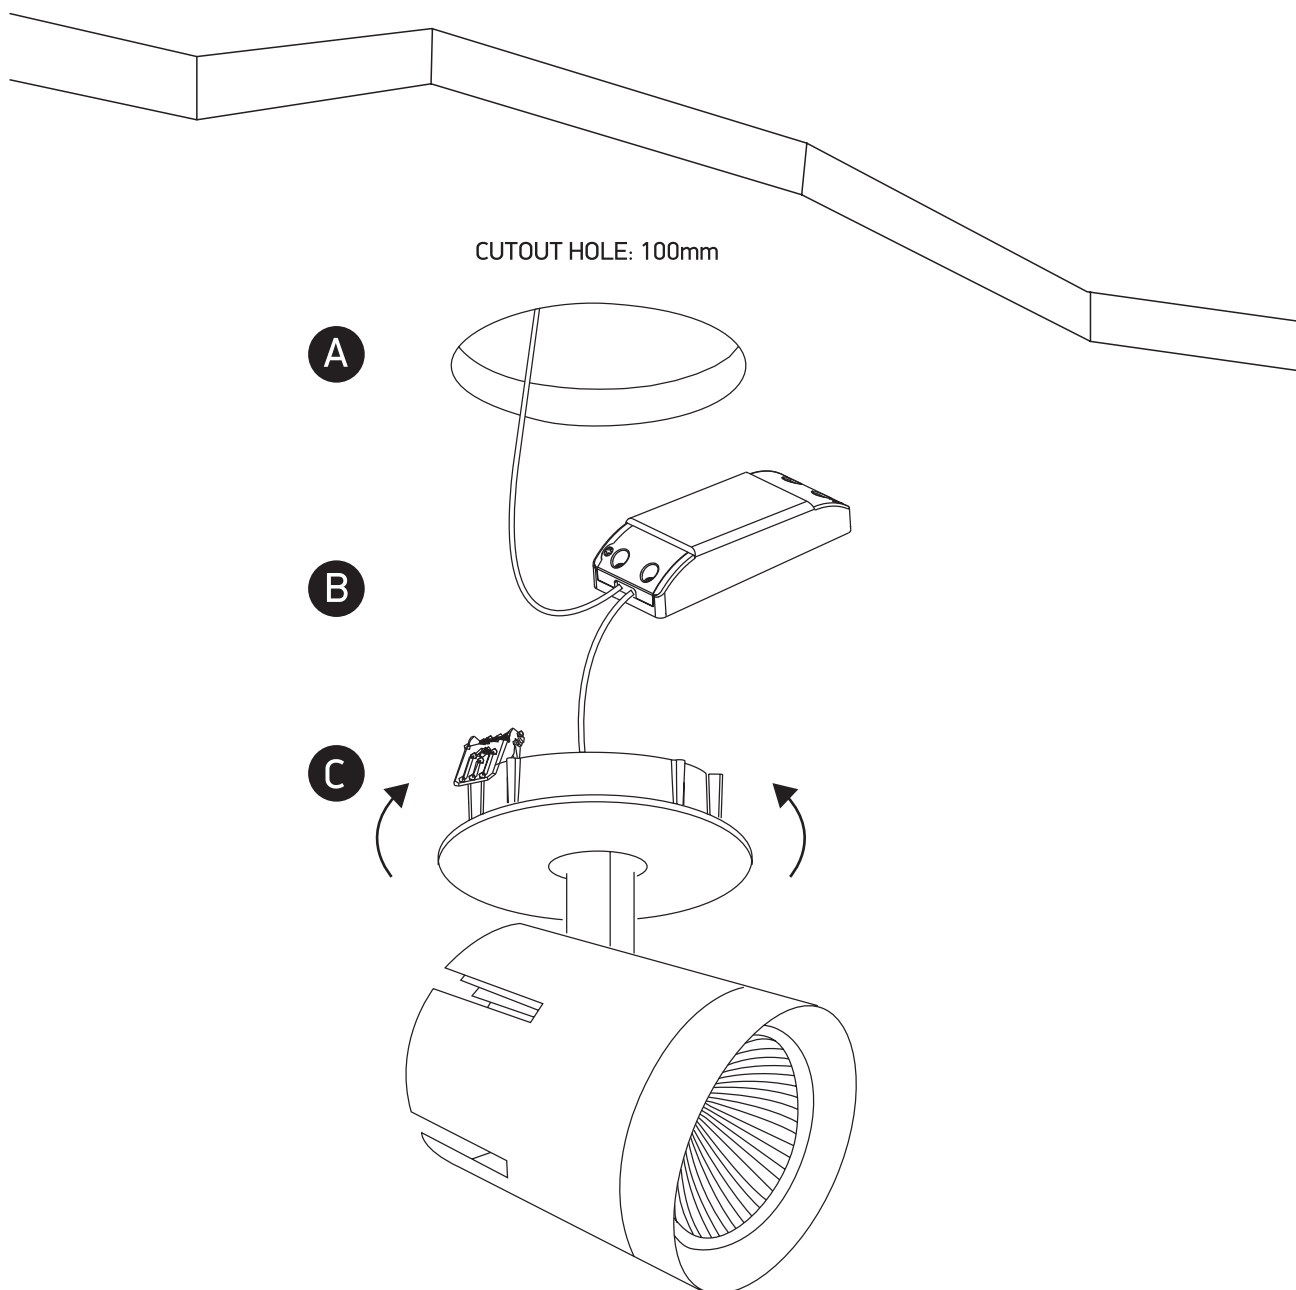

INSTALLATION MANUAL

11140L

ecodownlight

230V | 40W | IP20 | Die cast | Adjustable

Complete with driver

80
CRI

Warnings:

1. Make sure that the product is installed properly before connecting to electricity.
2. Do not cover the fitting.
3. Maintenance and installation should only be carried out by a professional electrician.