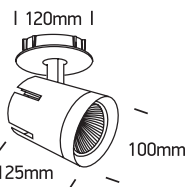

INSTALLATION MANUAL

11140L

ecodownlight

230V | 40W | IP20 | Die cast | Adjustable

Complete with driver

80
CRI

Warnings:

1. Make sure that the product is installed properly before connecting to electricity.
2. Do not cover the fitting.
3. Maintenance and installation should only be carried out by a professional electrician.