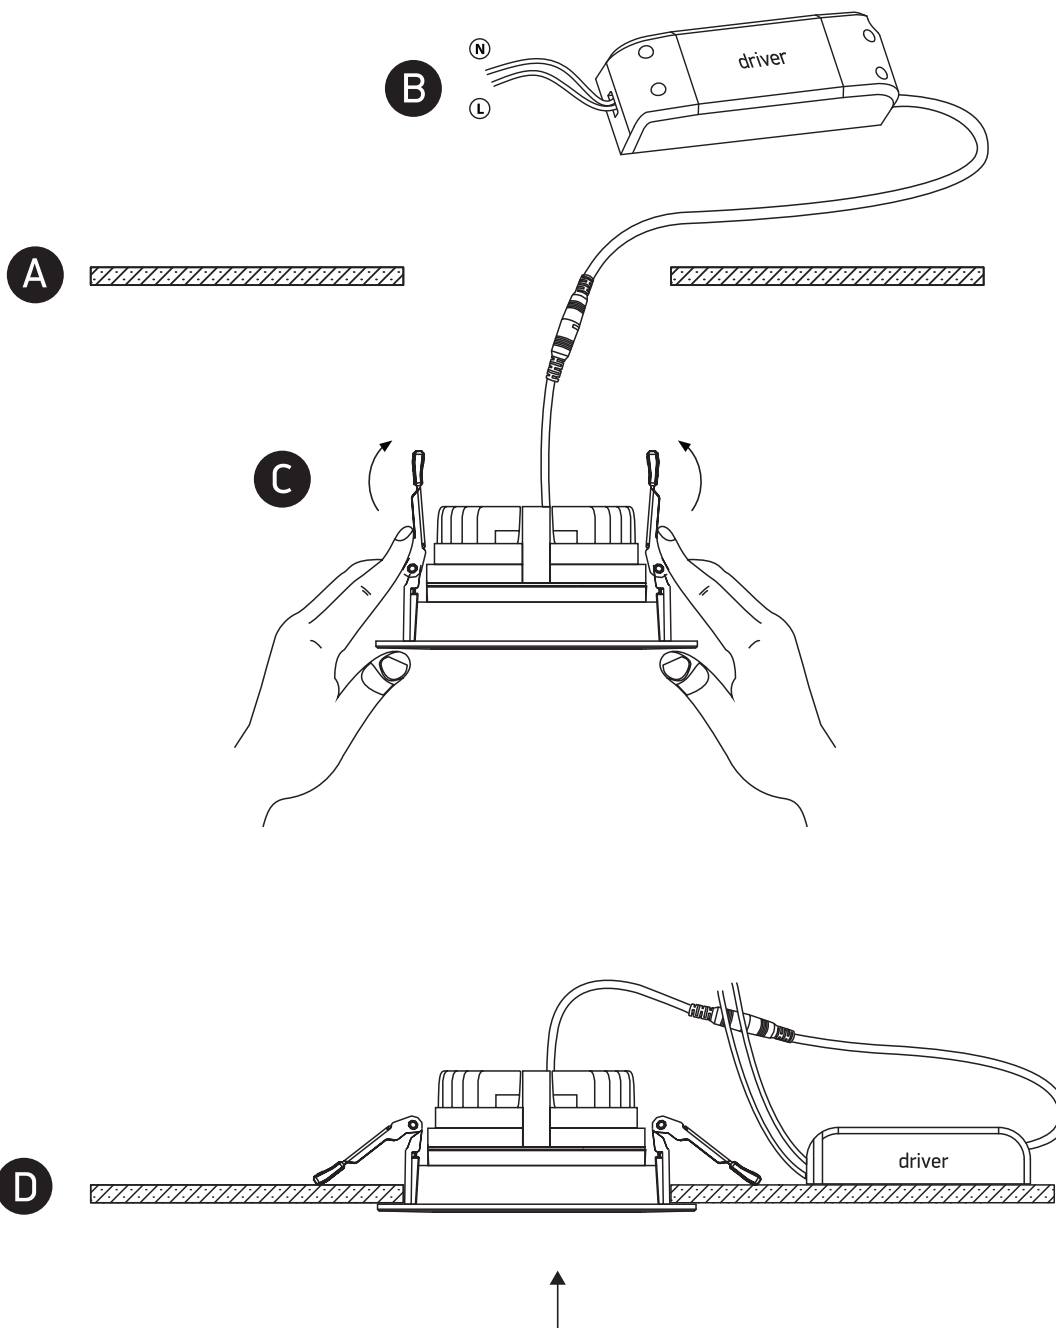

## 11130E

**ecolight**

DARK LIGHT  
ADJUSTABLE

220mm

230V | COB LED | 30W | IP20 | Die cast

Complete with 750mA driver.

80  
CRI

75mm

**one**  
LIGHT