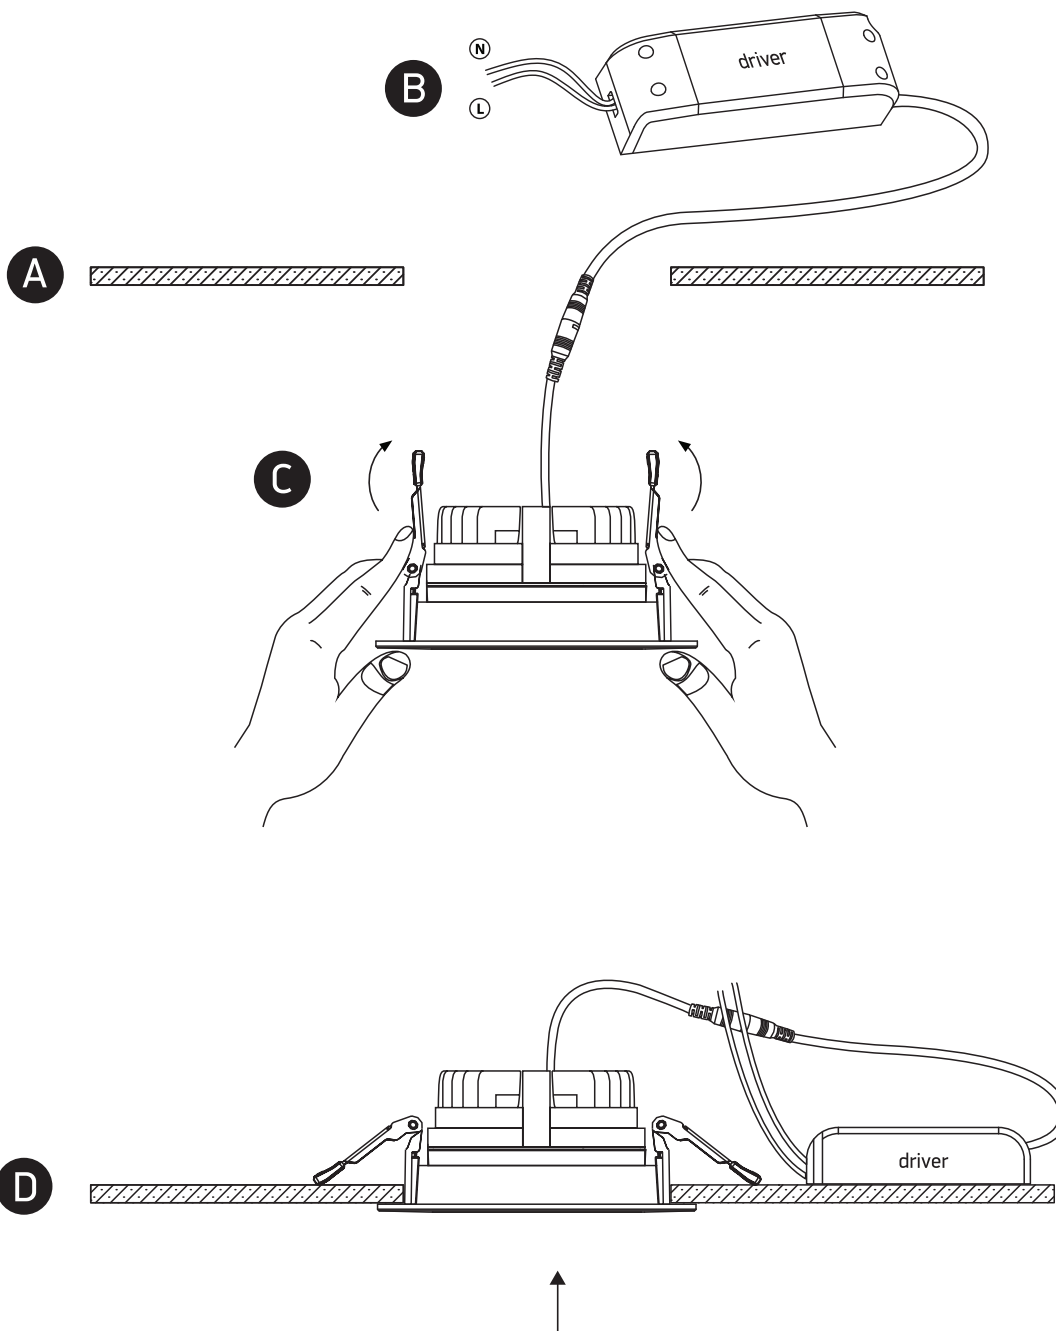

INSTALLATION MANUAL

11130E

ecolight

DARK
LIGHT
ADJUSTABLE

220mm

230V | COB LED | 30W | IP20 | Die cast

Complete with 750mA driver.

80
CRI

75mm

one
LIGHT

Warnings:

1. Make sure that the product is installed properly before connecting to electricity.
2. Do not cover the fitting.
3. Maintenance and installation should only be carried out by a professional electrician.