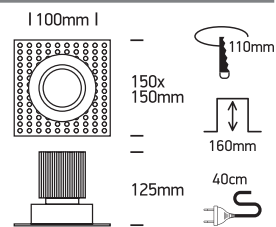

## 11130BT

**eco**downlight

80 CRI

700mA | 30W | IP20 | Trimless | Aluminium | Adjustable  
Requires 700mA driver.

**one**  
LIGHT