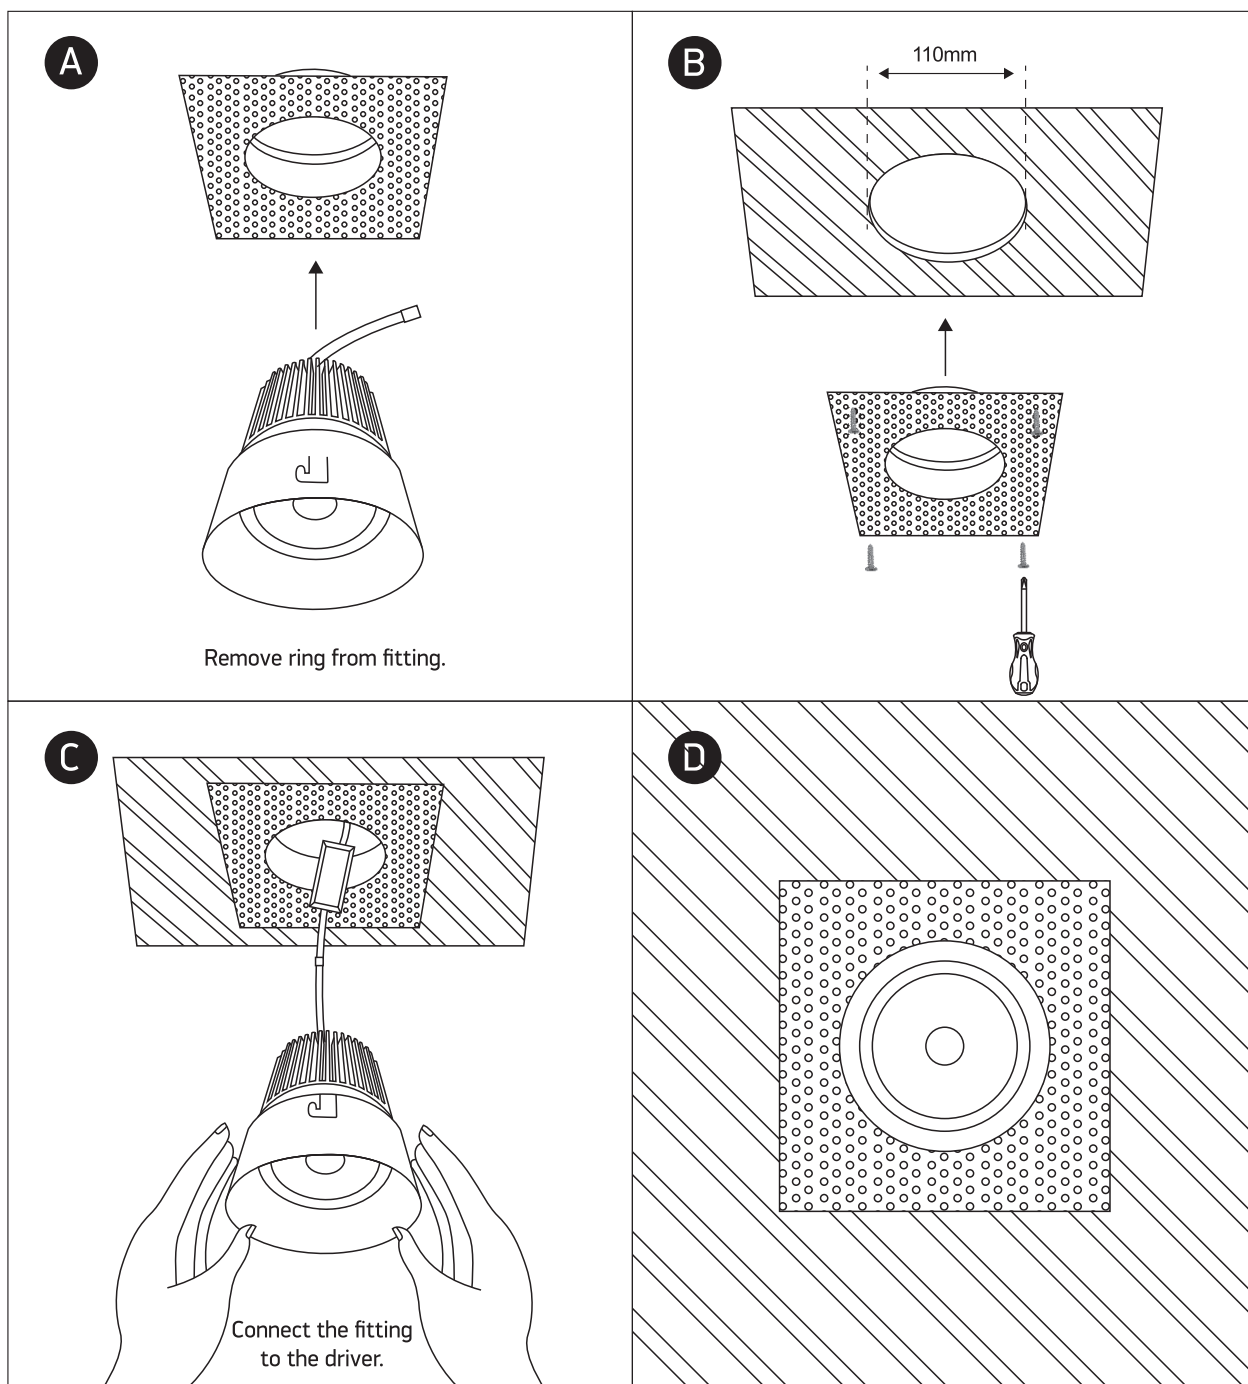

## 11130BT

**eco**downlight

80 CRI

700mA | 30W | IP20 | Trimless | Aluminium | Adjustable  
Requires 700mA driver.

**one**  
LIGHT