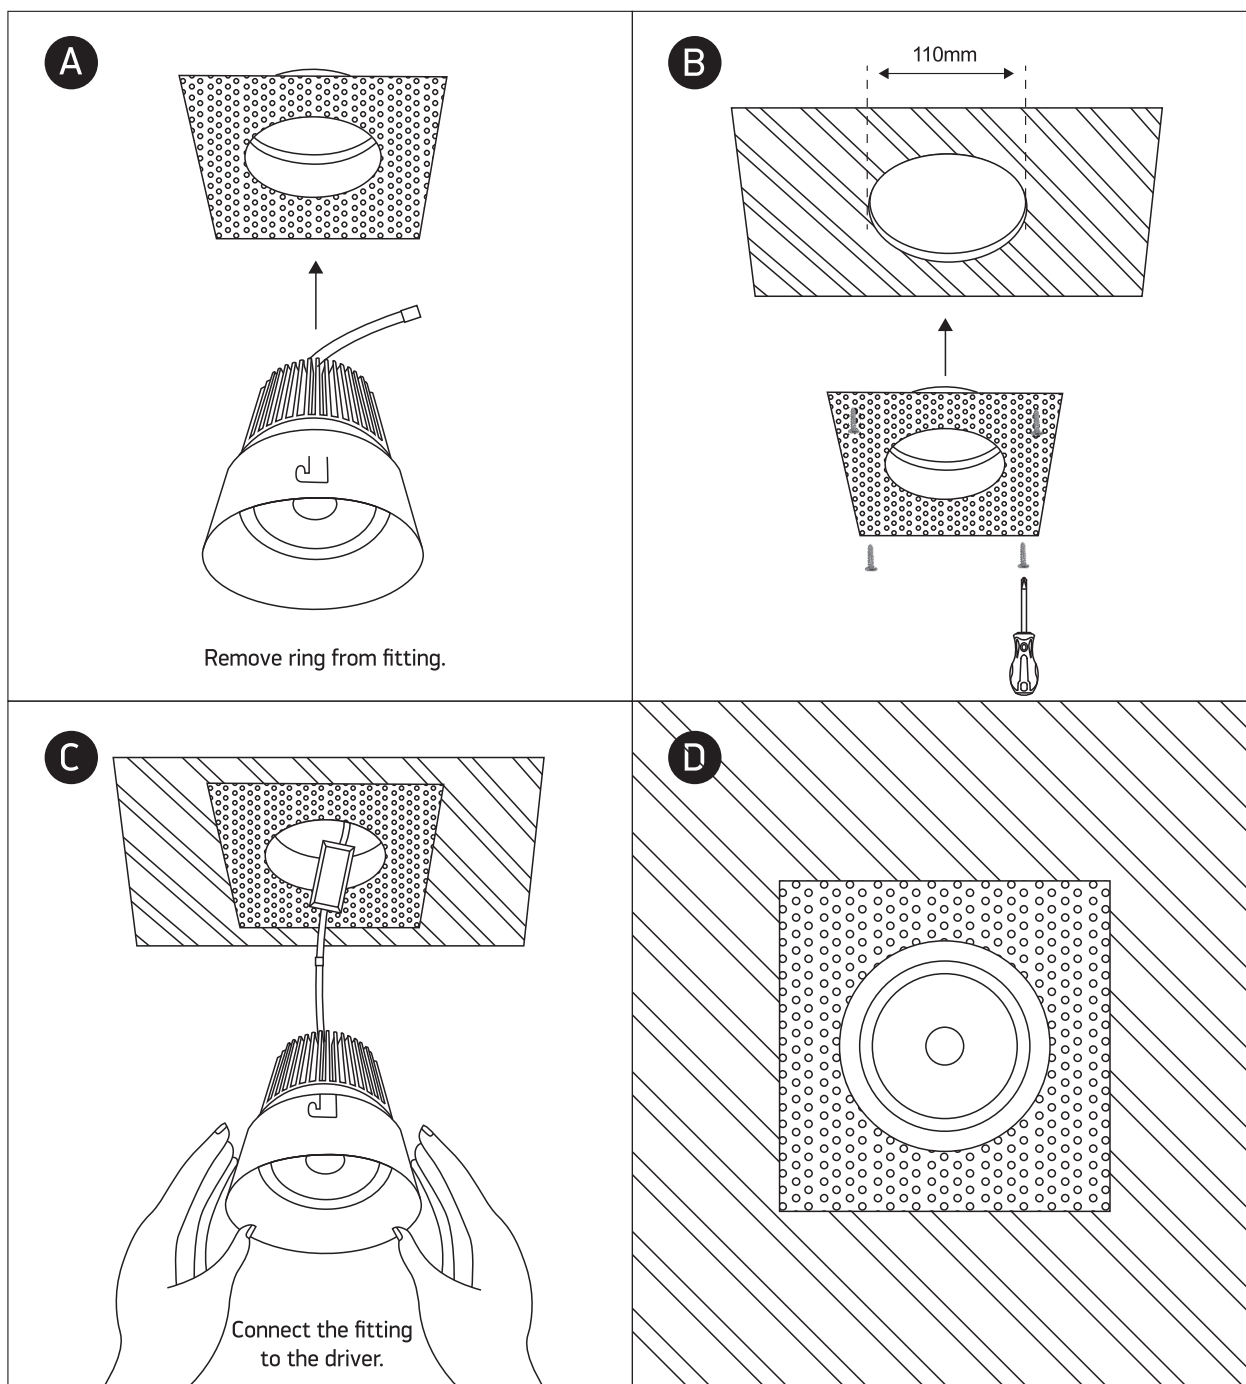

INSTALLATION MANUAL

11130BT

ecodownlight

80 CRI

700mA | 30W | IP20 | Trimless | Aluminium | Adjustable
Requires 700mA driver.

one
LIGHT

Warnings:

1. Make sure that the product is installed properly before connecting to electricity.
2. Do not cover the fitting.
3. Maintenance and installation should only be carried out by a professional electrician.