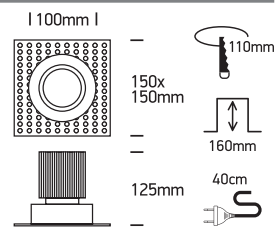

INSTALLATION MANUAL

11130BT

ecodownlight

80 CRI

700mA | 30W | IP20 | Trimless | Aluminium | Adjustable
Requires 700mA driver.

one
LIGHT

Warnings:

1. Make sure that the product is installed properly before connecting to electricity.
2. Do not cover the fitting.
3. Maintenance and installation should only be carried out by a professional electrician.