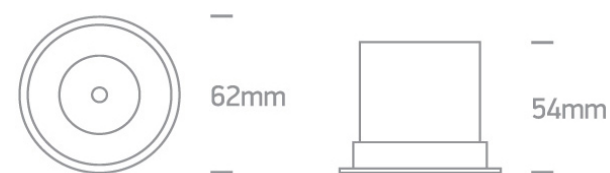

02 Recessed Spots Fixed LED>The COB LED Dark Light Range

10106DC/W/W

6W COB LED Dark light recessed spot with dark chrome reflector.

Requires 350mA driver.

Complies with standard EN60598-1 and any other specific standards.

Downloads

Dimensions

Must be ordered separately

89008

Physical Specification

Item Group

02 Recessed Spots Fixed LED

Family

Circular

Height	54mm
Diameter	62mm
Cutout Hole Diameter	55mm
Recessed Ceiling	Yes
Depth Required	75mm
Indoor	Yes
Adjustable	No

Electrical Characteristics

Fitting

Input Type	Constant Current
Input Current	350mA
Voltage	18V
Safety Class	
Power(Watts)	6W
IP Rating	IP20
Light Source	LED built in
LED Type	COB
LED Brand	Bridgelux
Cable Length	40cm
F Mark	

Illumination Data

Colour Temperature	3000K
Lumen Output	570lm
Light Efficiency	95lm/W
CRI	90
Beam Angle	36°
Illumination Diagram	

Packing Info

Pcs/Carton

50

Barcode

5291889064756

HS Code