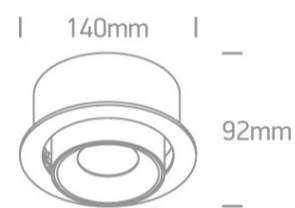

08 Downlights Adjustable LED>The COB Pop Out Range Aluminium

11114R/W/W

14W LED adjustable COB Pop Out Range, IP20.

Requires 700mA driver.

Complies with standard EN60598-1 and any other specific standards.

Downloads

Dimensions

Gallery

Must be ordered separately

89015A

89015AT

Physical Specification

Item Group	08 Downlights Adjustable LED
Family	The COB Pop Out Range Aluminium
Order Code	11114R/W/W
Colour	White
Material	Aluminium
Shape	Circular
Height	92mm
Diameter	140mm
Cutout Hole Diameter	130mm
Recessed Ceiling	Yes
Depth Required	85mm
Indoor	Yes
Adjustable	2 Directions

Cable Length

40cm

F Mark

Illumination Data

Colour Temperature

3000K

Lumen Output

1037lm

Box Length

20cm

Box Width

20cm

Box Height

15cm

Box Weight

1,15Kg