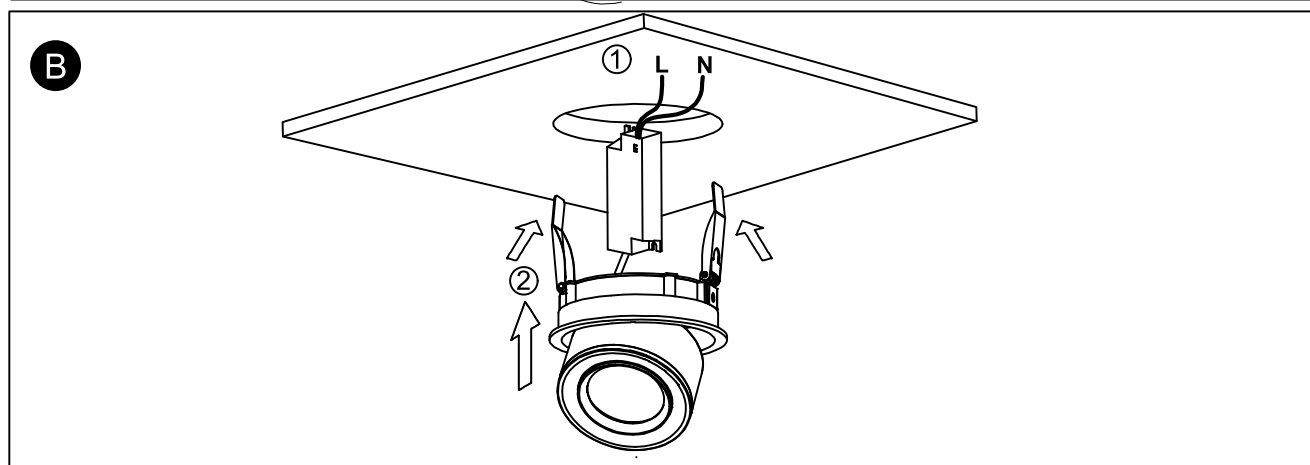

## 11128G

**LED**  
BUILT IN

ADJUSTABLE

 90  
CRI

**CE**
**EAC**
**UK**  
CA

**RoHS**  
COMPLIANT

 NOT  
DIMMABLE

134mm

58mm

110mm

**one**  
LIGHT

230V | COB LED | 28W | IP20 | Adjustable beam | Aluminium

Complete with 700mA driver.