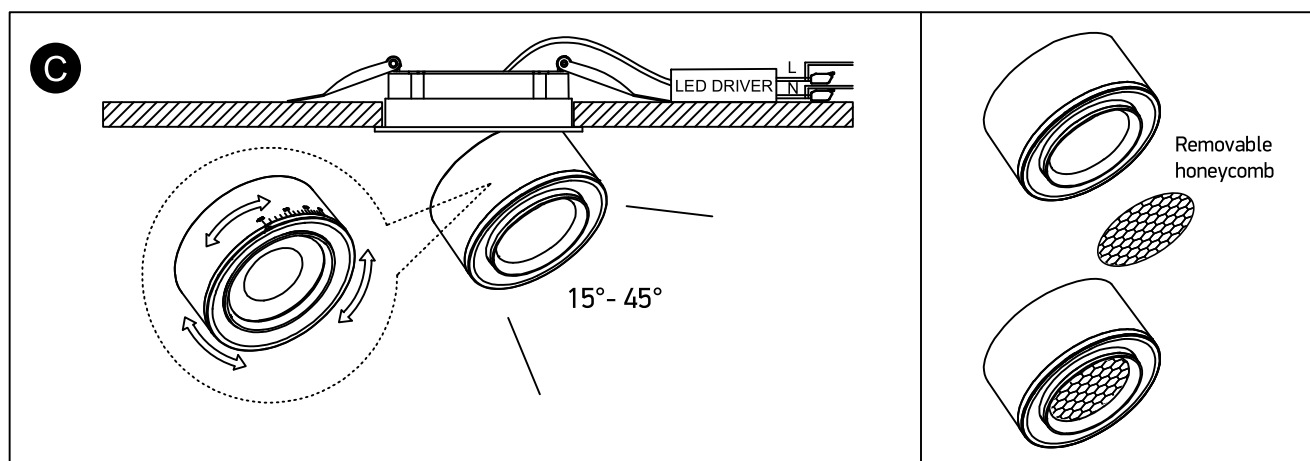

## 11128G

**LED**  
BUILT IN

ADJUSTABLE

 90  
CRI

**CE**
**EAC**
**UK**  
CA

**RoHS**  
COMPLIANT

 NOT  
DIMMABLE

134mm

58mm

110mm

**one**  
LIGHT

230V | COB LED | 28W | IP20 | Adjustable beam | Aluminium

Complete with 700mA driver.