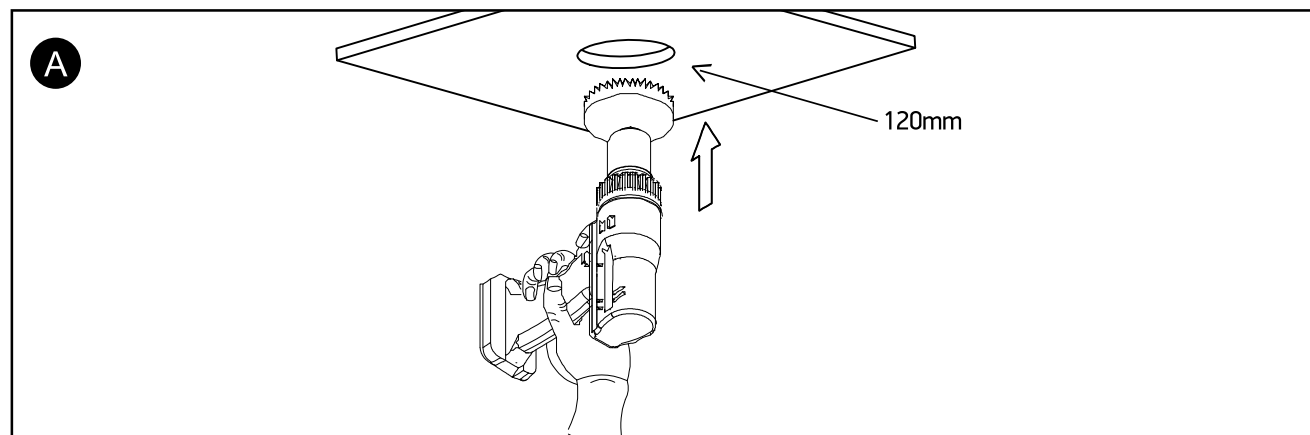

## 11128G

**LED**  
BUILT IN

ADJUSTABLE

 90  
CRI

**CE**
**EAC**
**UK**  
CA

**RoHS**  
COMPLIANT

 NOT  
DIMMABLE

134mm

58mm

110mm

**one**  
LIGHT

230V | COB LED | 28W | IP20 | Adjustable beam | Aluminium

Complete with 700mA driver.