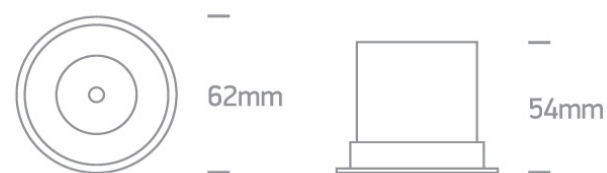

02 Recessed Spots Fixed LED&gt;The COB LED Dark Light Range

10106DC/B/W

6W COB LED Dark light recessed spot with dark chrome reflector.

Requires 350mA driver.

Complies with standard EN60598-1 and any other specific standards.

## Dimensions

Must be ordered separately

89008

## Illumination Data

Colour Temperature	3000K
Lumen Output	570lm
Light Efficiency	95lm/W
CRI	90
Beam Angle	36°
Illumination Diagram	