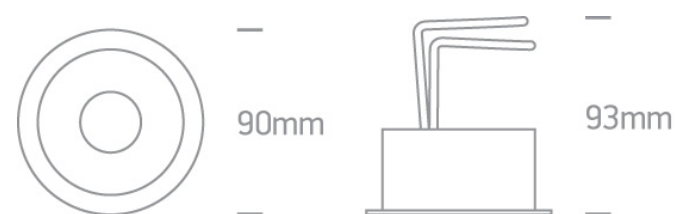

04 Recessed Spots Adjustable LED>Extractable 12W Range

11113E/W/W

12W LED Recessed extractable adjustable spot, IP20.

Requires 350mA driver.

Complies with standard EN60598-1 and any other specific standards.

Downloads

Dimensions

Gallery

Must be ordered separately

89015

89015T

Physical Specification

| | |
|----------------------|----------------------------------|
| Item Group | 04 Recessed Spots Adjustable LED |
| Family | Extractable 12W Range |
| Order Code | 11113E/W/W |
| Colour | White |
| Material | Aluminium |
| Shape | Circular |
| Height | 93mm |
| Diameter | 90mm |
| Cutout Hole Diameter | 80mm |
| Recessed Ceiling | Yes |
| Depth Required | 120mm |
| Indoor | Yes |
| Adjustable | 2 Directions |

Electrical Characteristics

Fitting

| | |
|---------------|------------------|
| Input Type | Constant Current |
| Input Current | 350mA |
| Safety Class | III |
| Power(Watts) | 12W |
| IP Rating | IP20 |
| Light Source | LED built in |
| LED Type | COB |

| | |
|--------------|---|
| LED Brand | Citizen |
| LED Number | 1 |
| Cable Length | 40cm |
| F Mark |  |

Illumination Data

| | |
|----------------------|---|
| Colour Temperature | 3000K |
| Lumen Output | 1100lm |
| Light Efficiency | 91,67lm/W |
| CRI | 90 |
| Beam Angle | 36° |
| Illumination Diagram |  |