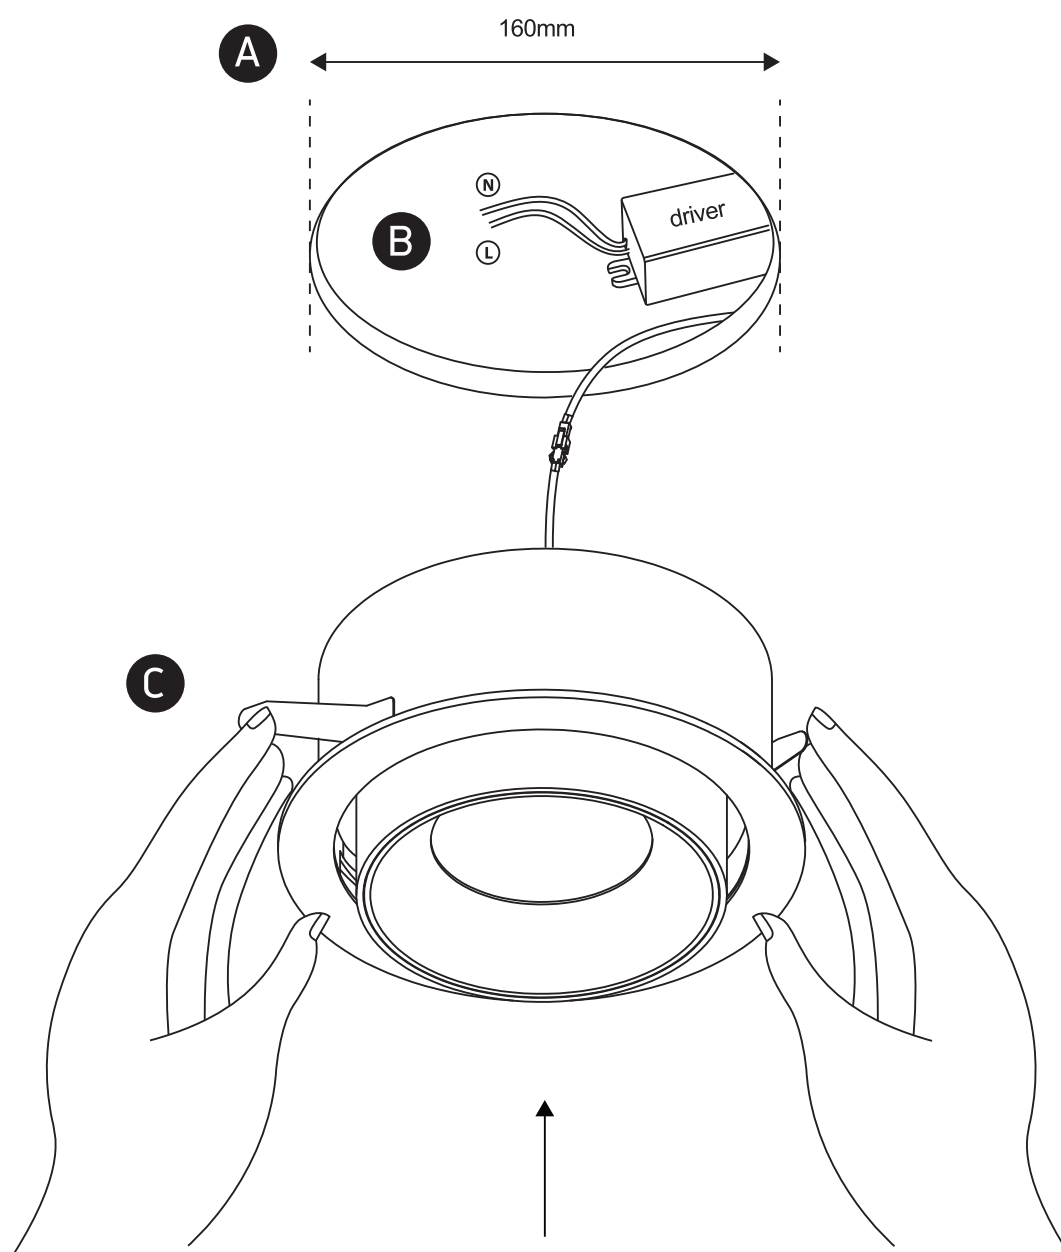

INSTALLATION MANUAL

11125R

ecodownlight

80 CRI

700mA | 25W | IP20 | Aluminium | Adjustable

Requires 700mA driver

Warnings:

1. Make sure that the product is installed properly before connecting to electricity.
2. Do not cover the fitting.
3. Maintenance and installation should only be carried out by a professional electrician.